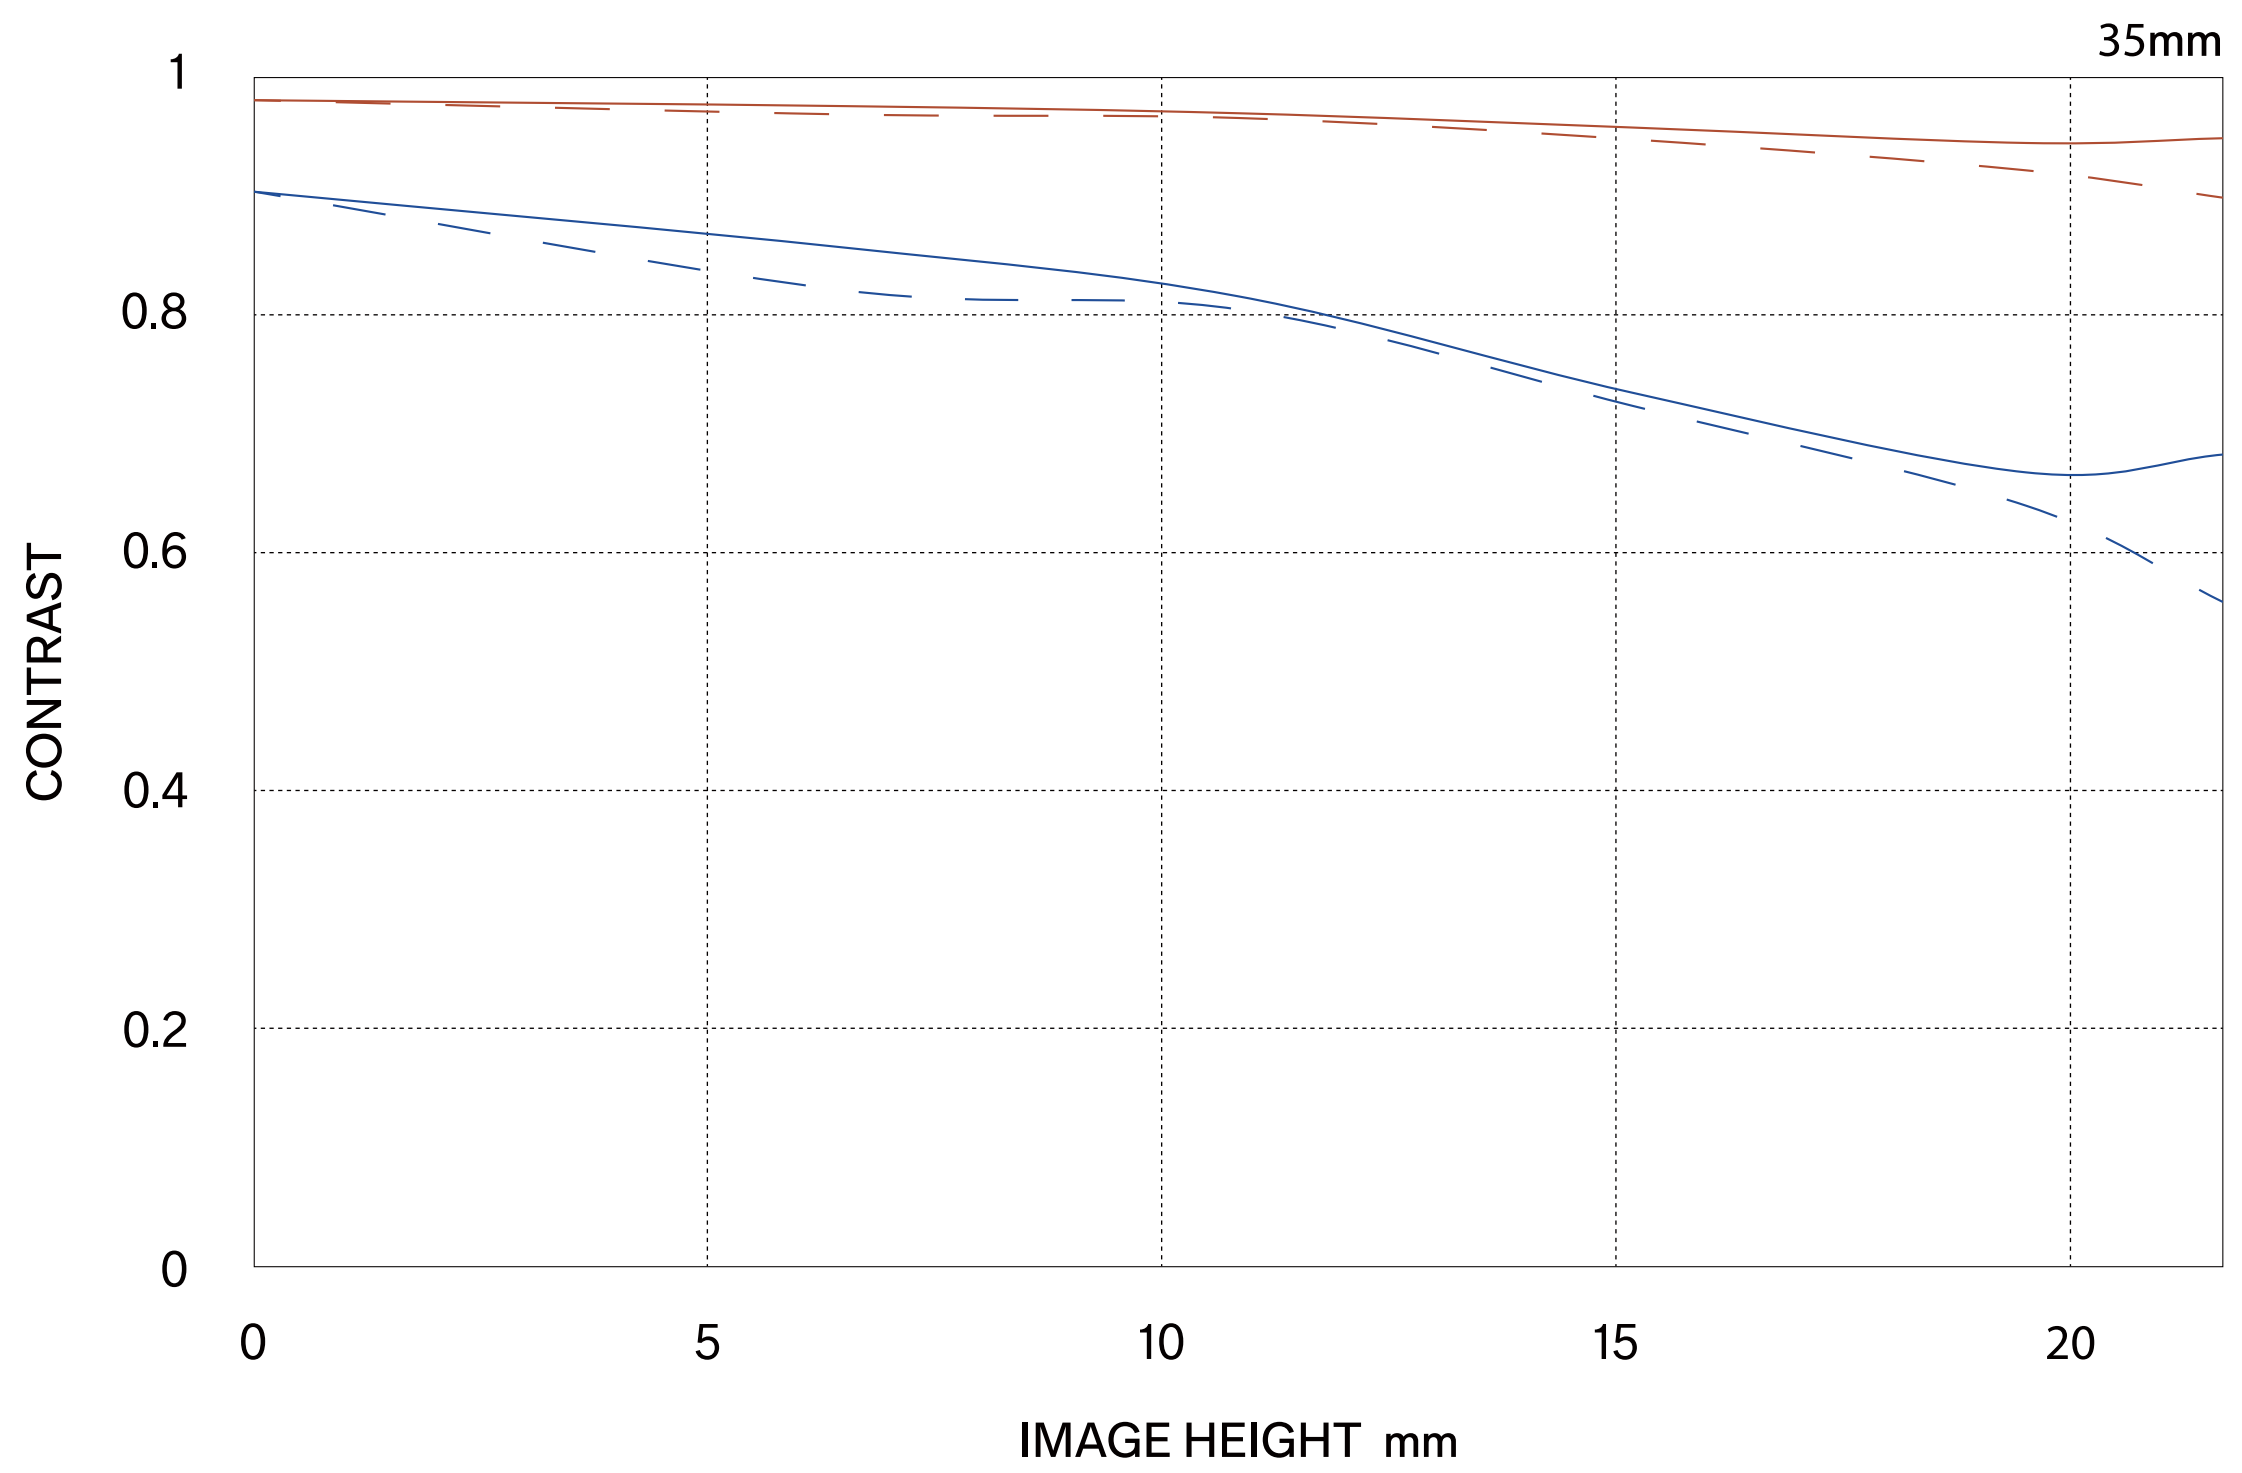

Sigma 35mm F1.2 DG II | Art

波動光学的MTF

Sigma 35mm F1.2 DG II | Art

幾何的MTF

Sigma 35mm F1.2 DG II | Art

Diffraction MTF

Sigma 35mm F1.2 DG II | Art

Geometrical MTF