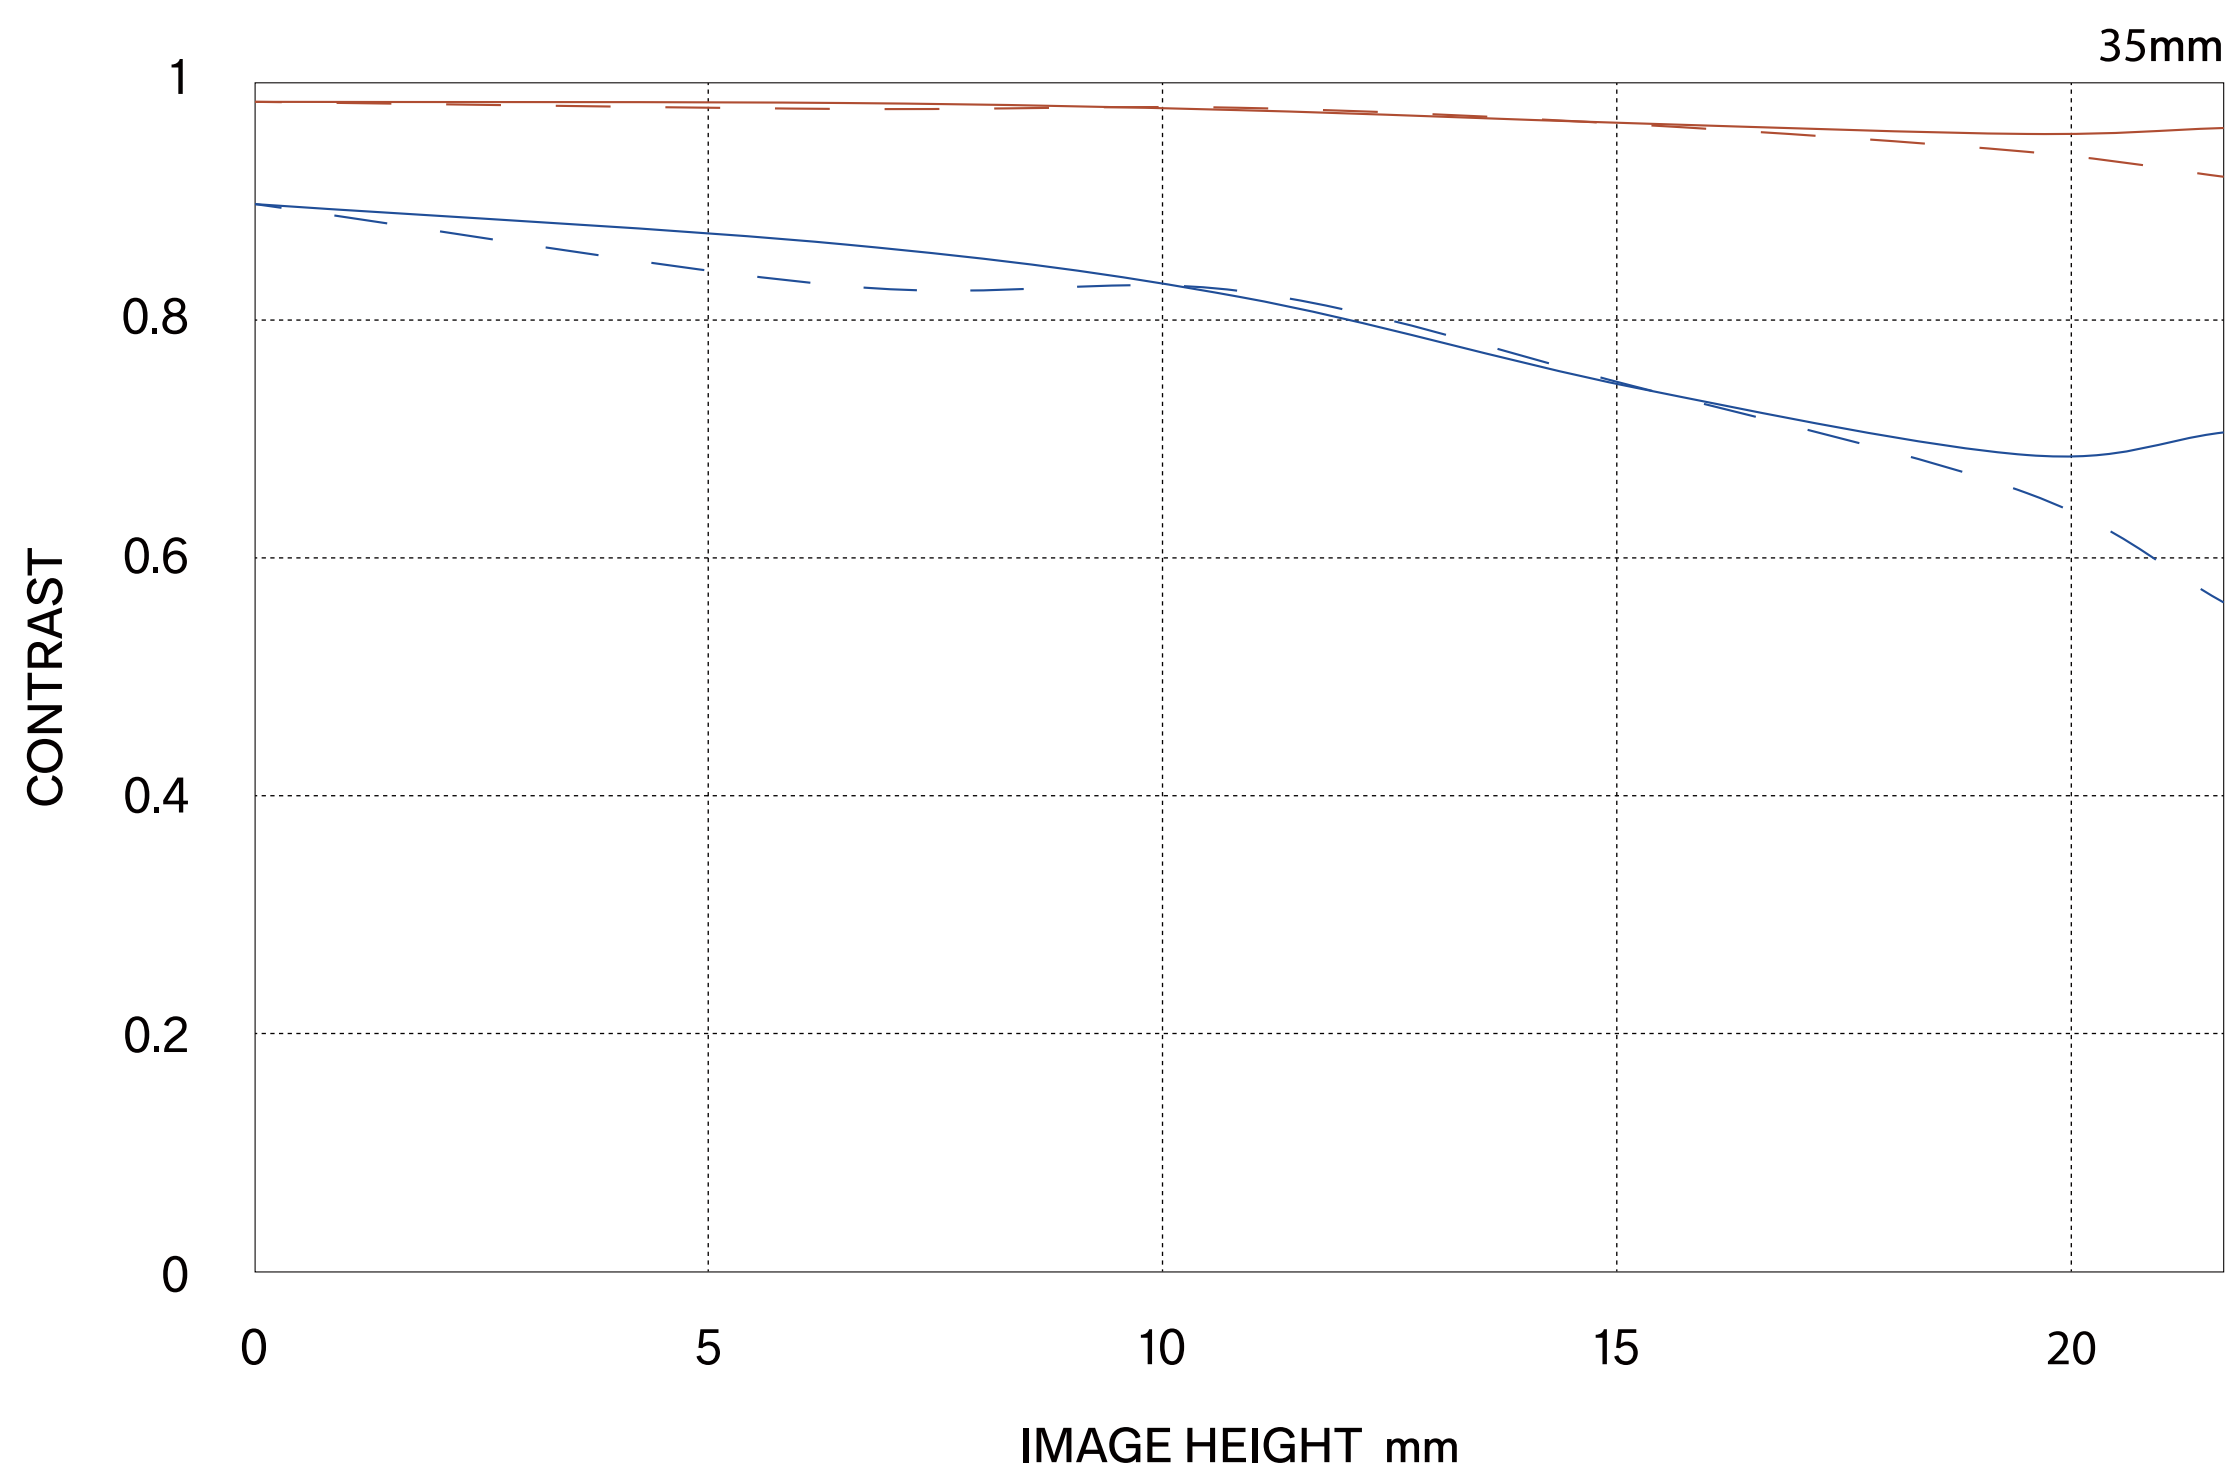

Sigma 35mm F1.2 DG II | Art

波動光学的MTF

Sigma 35mm F1.2 DG II | Art

幾何的MTF

Sigma 35mm F1.2 DG II | Art

Diffraction MTF

Sigma 35mm F1.2 DG II | Art

Geometrical MTF