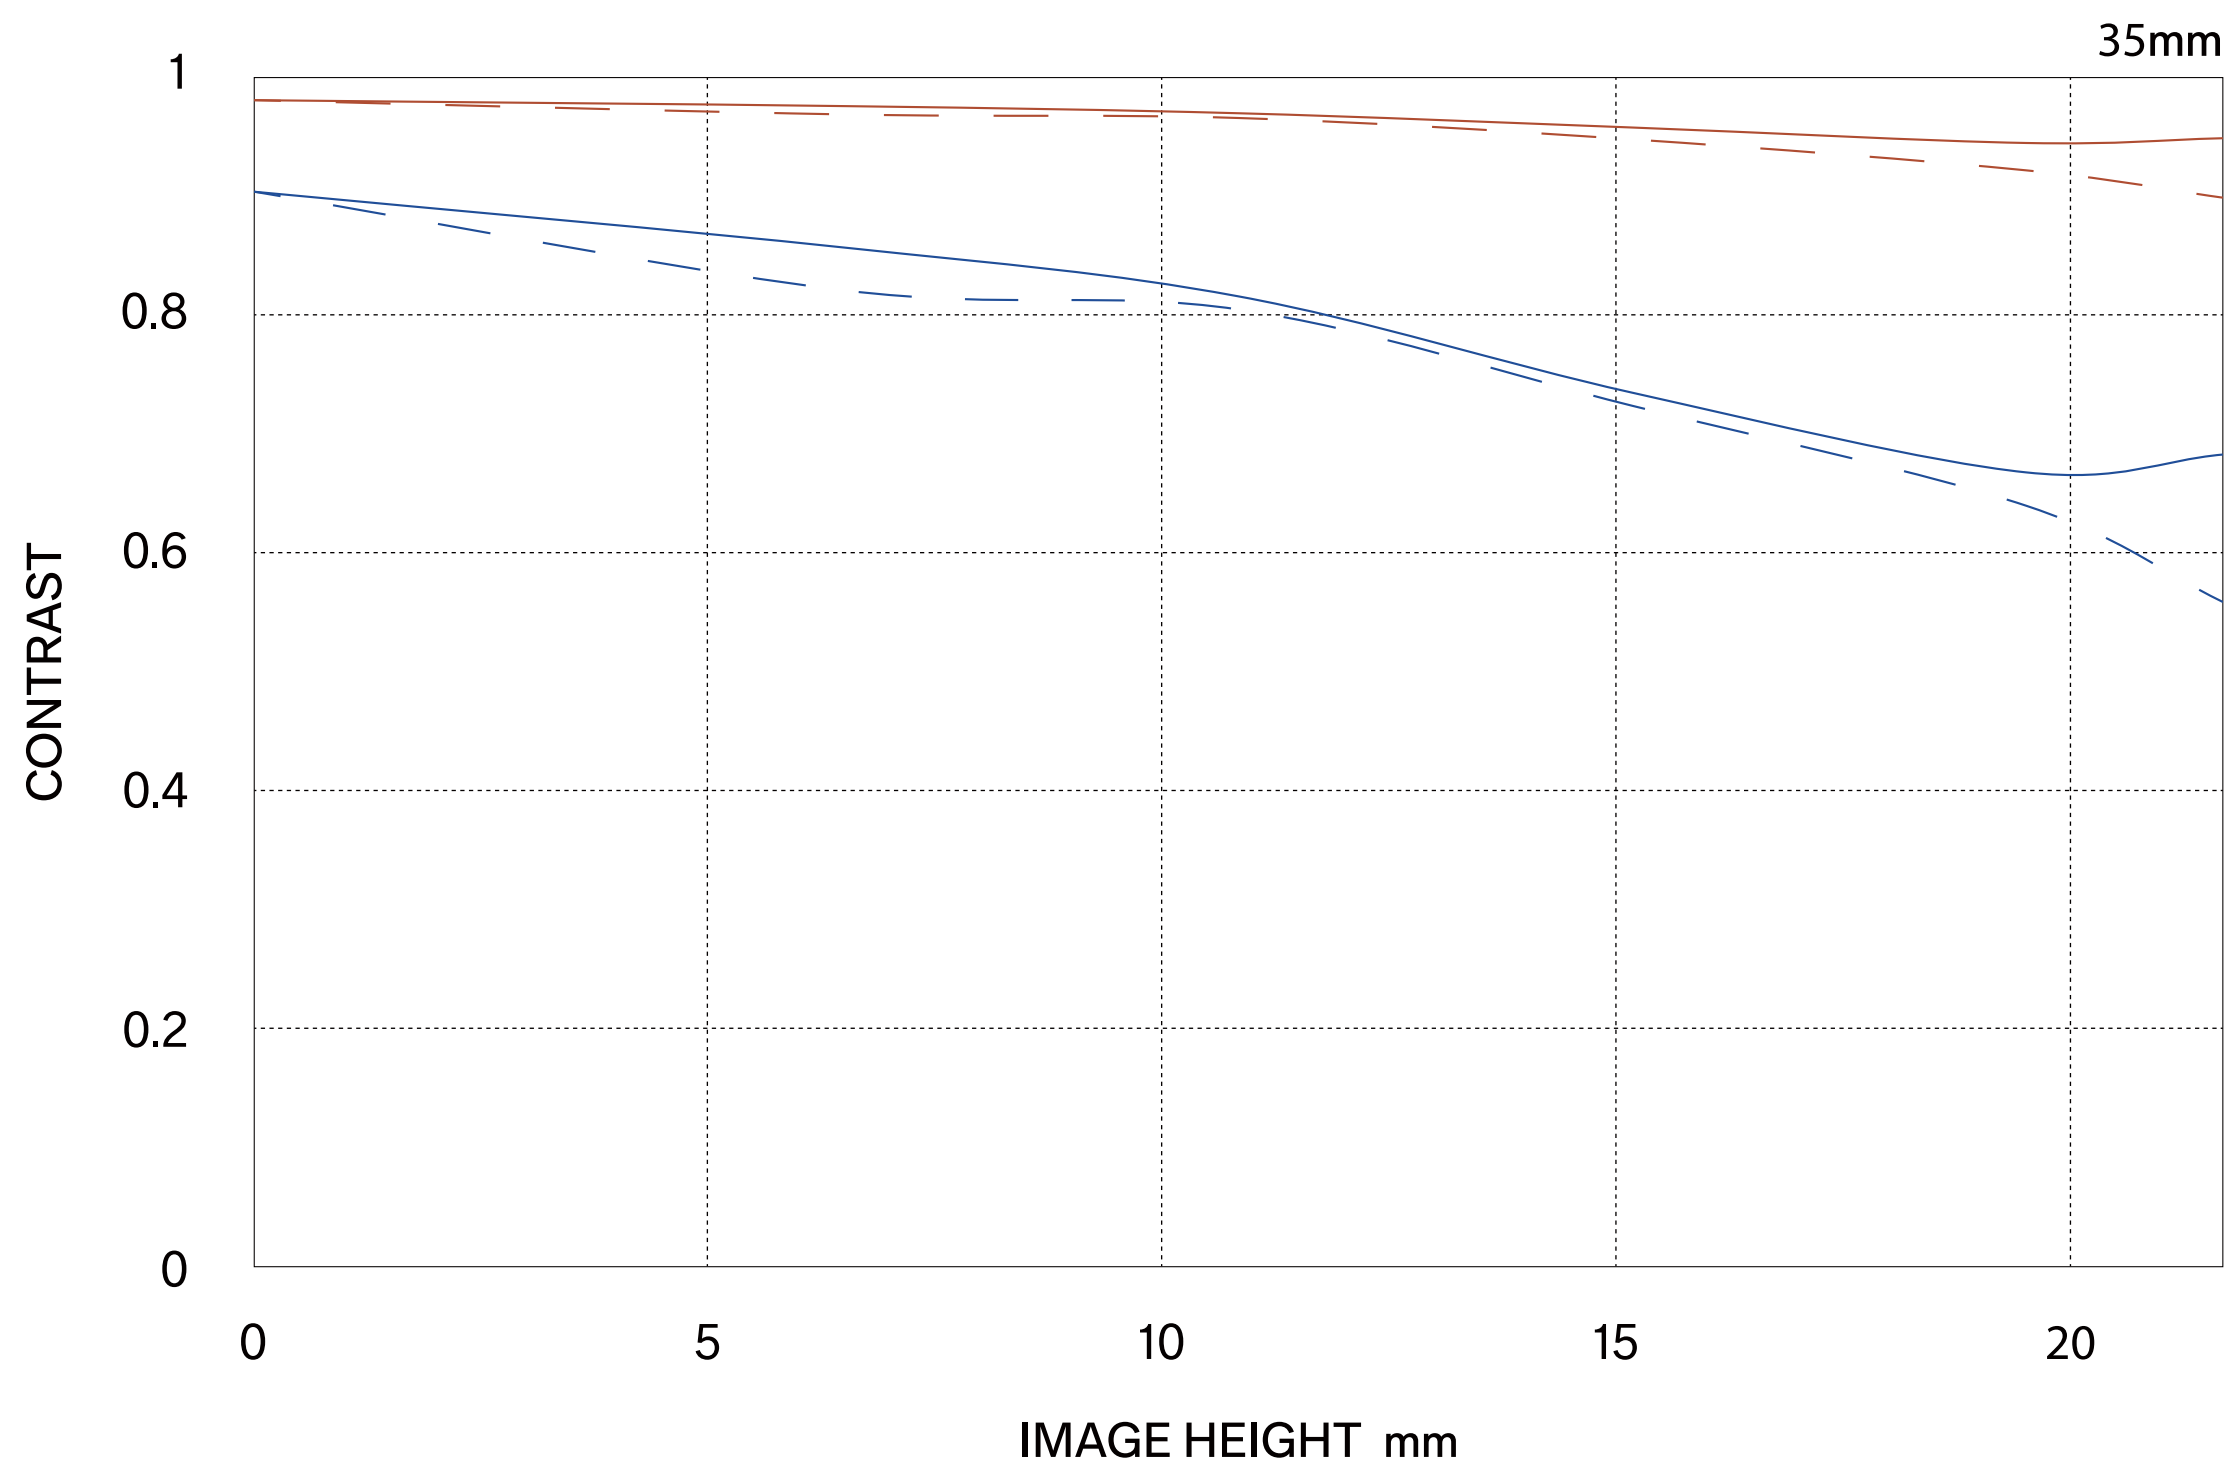

Sigma 35mm F1.2 DG II | Art

波動光学的MTF

Sigma 35mm F1.2 DG II | Art

幾何的MTF

Sigma 35mm F1.2 DG II | Art

Diffraction MTF

Sigma 35mm F1.2 DG II | Art

Geometrical MTF