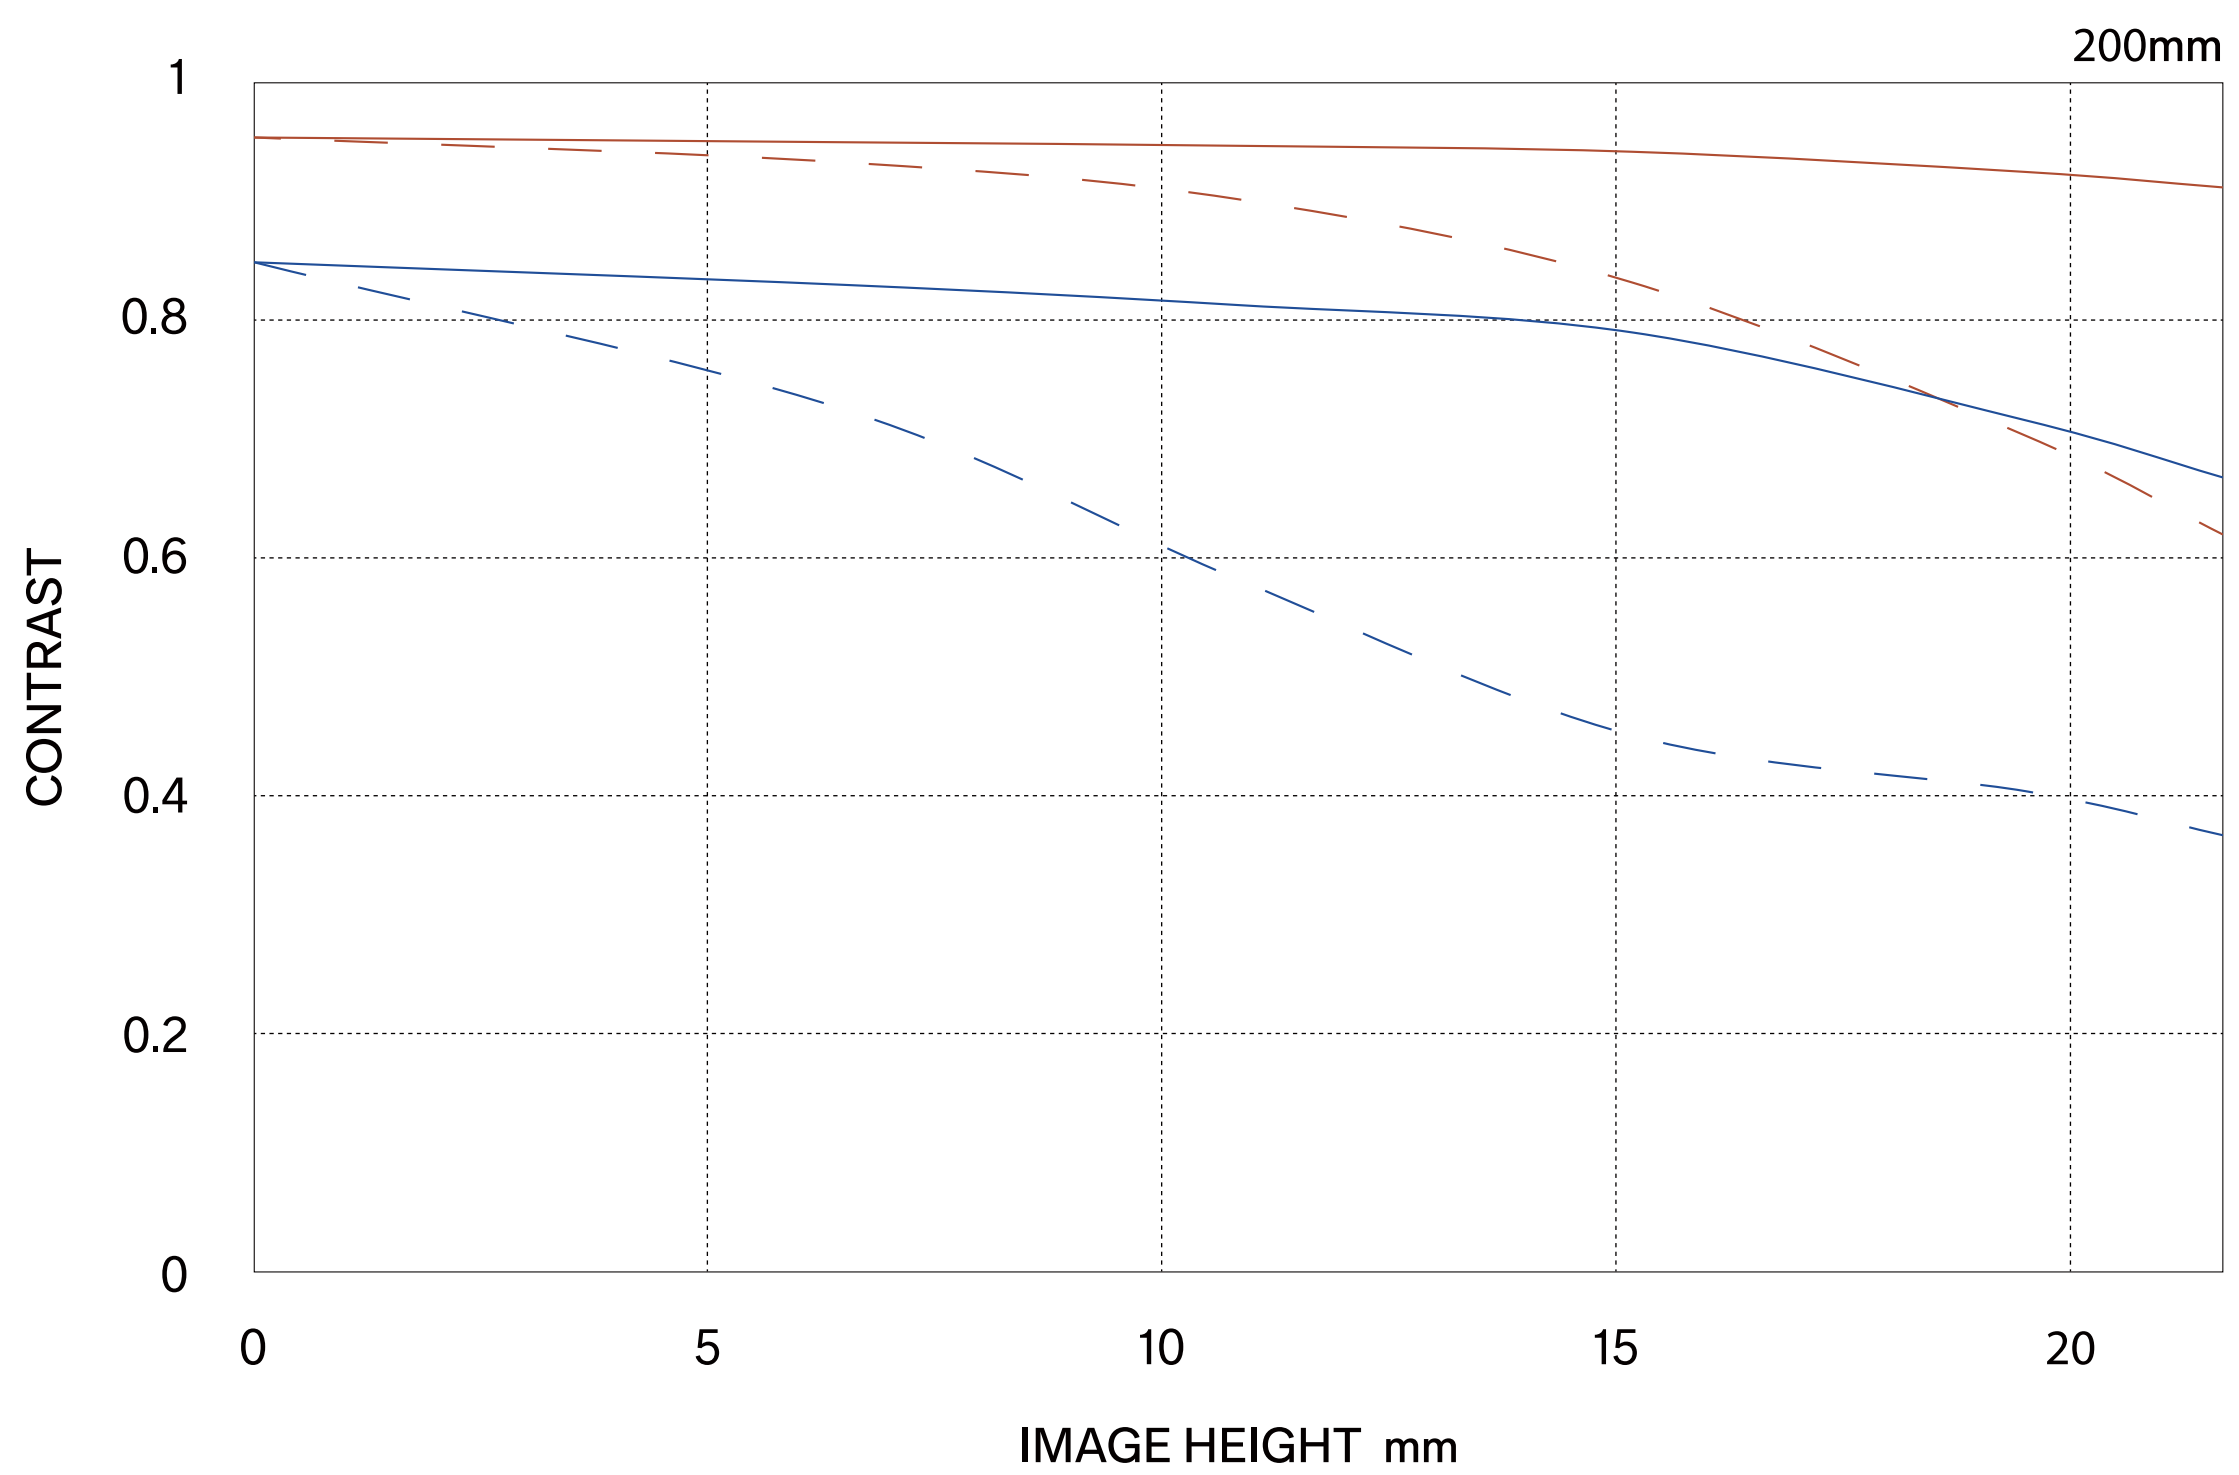

Sigma 20-200mm F3.5-6.3 DG | Contemporary

波動光学的MTF

Sigma 20-200mm F3.5-6.3 DG | Contemporary

波動光学的MTF

Sigma 20-200mm F3.5-6.3 DG | Contemporary

Diffraction MTF

Sigma 20-200mm F3.5-6.3 DG | Contemporary

Diffraction MTF

Sigma 20-200mm F3.5-6.3 DG | Contemporary

幾何的MTF

Sigma 20-200mm F3.5-6.3 DG | Contemporary

幾何的MTF

Sigma 20-200mm F3.5-6.3 DG | Contemporary

Geometrical MTF

Sigma 20-200mm F3.5-6.3 DG | Contemporary

Geometrical MTF