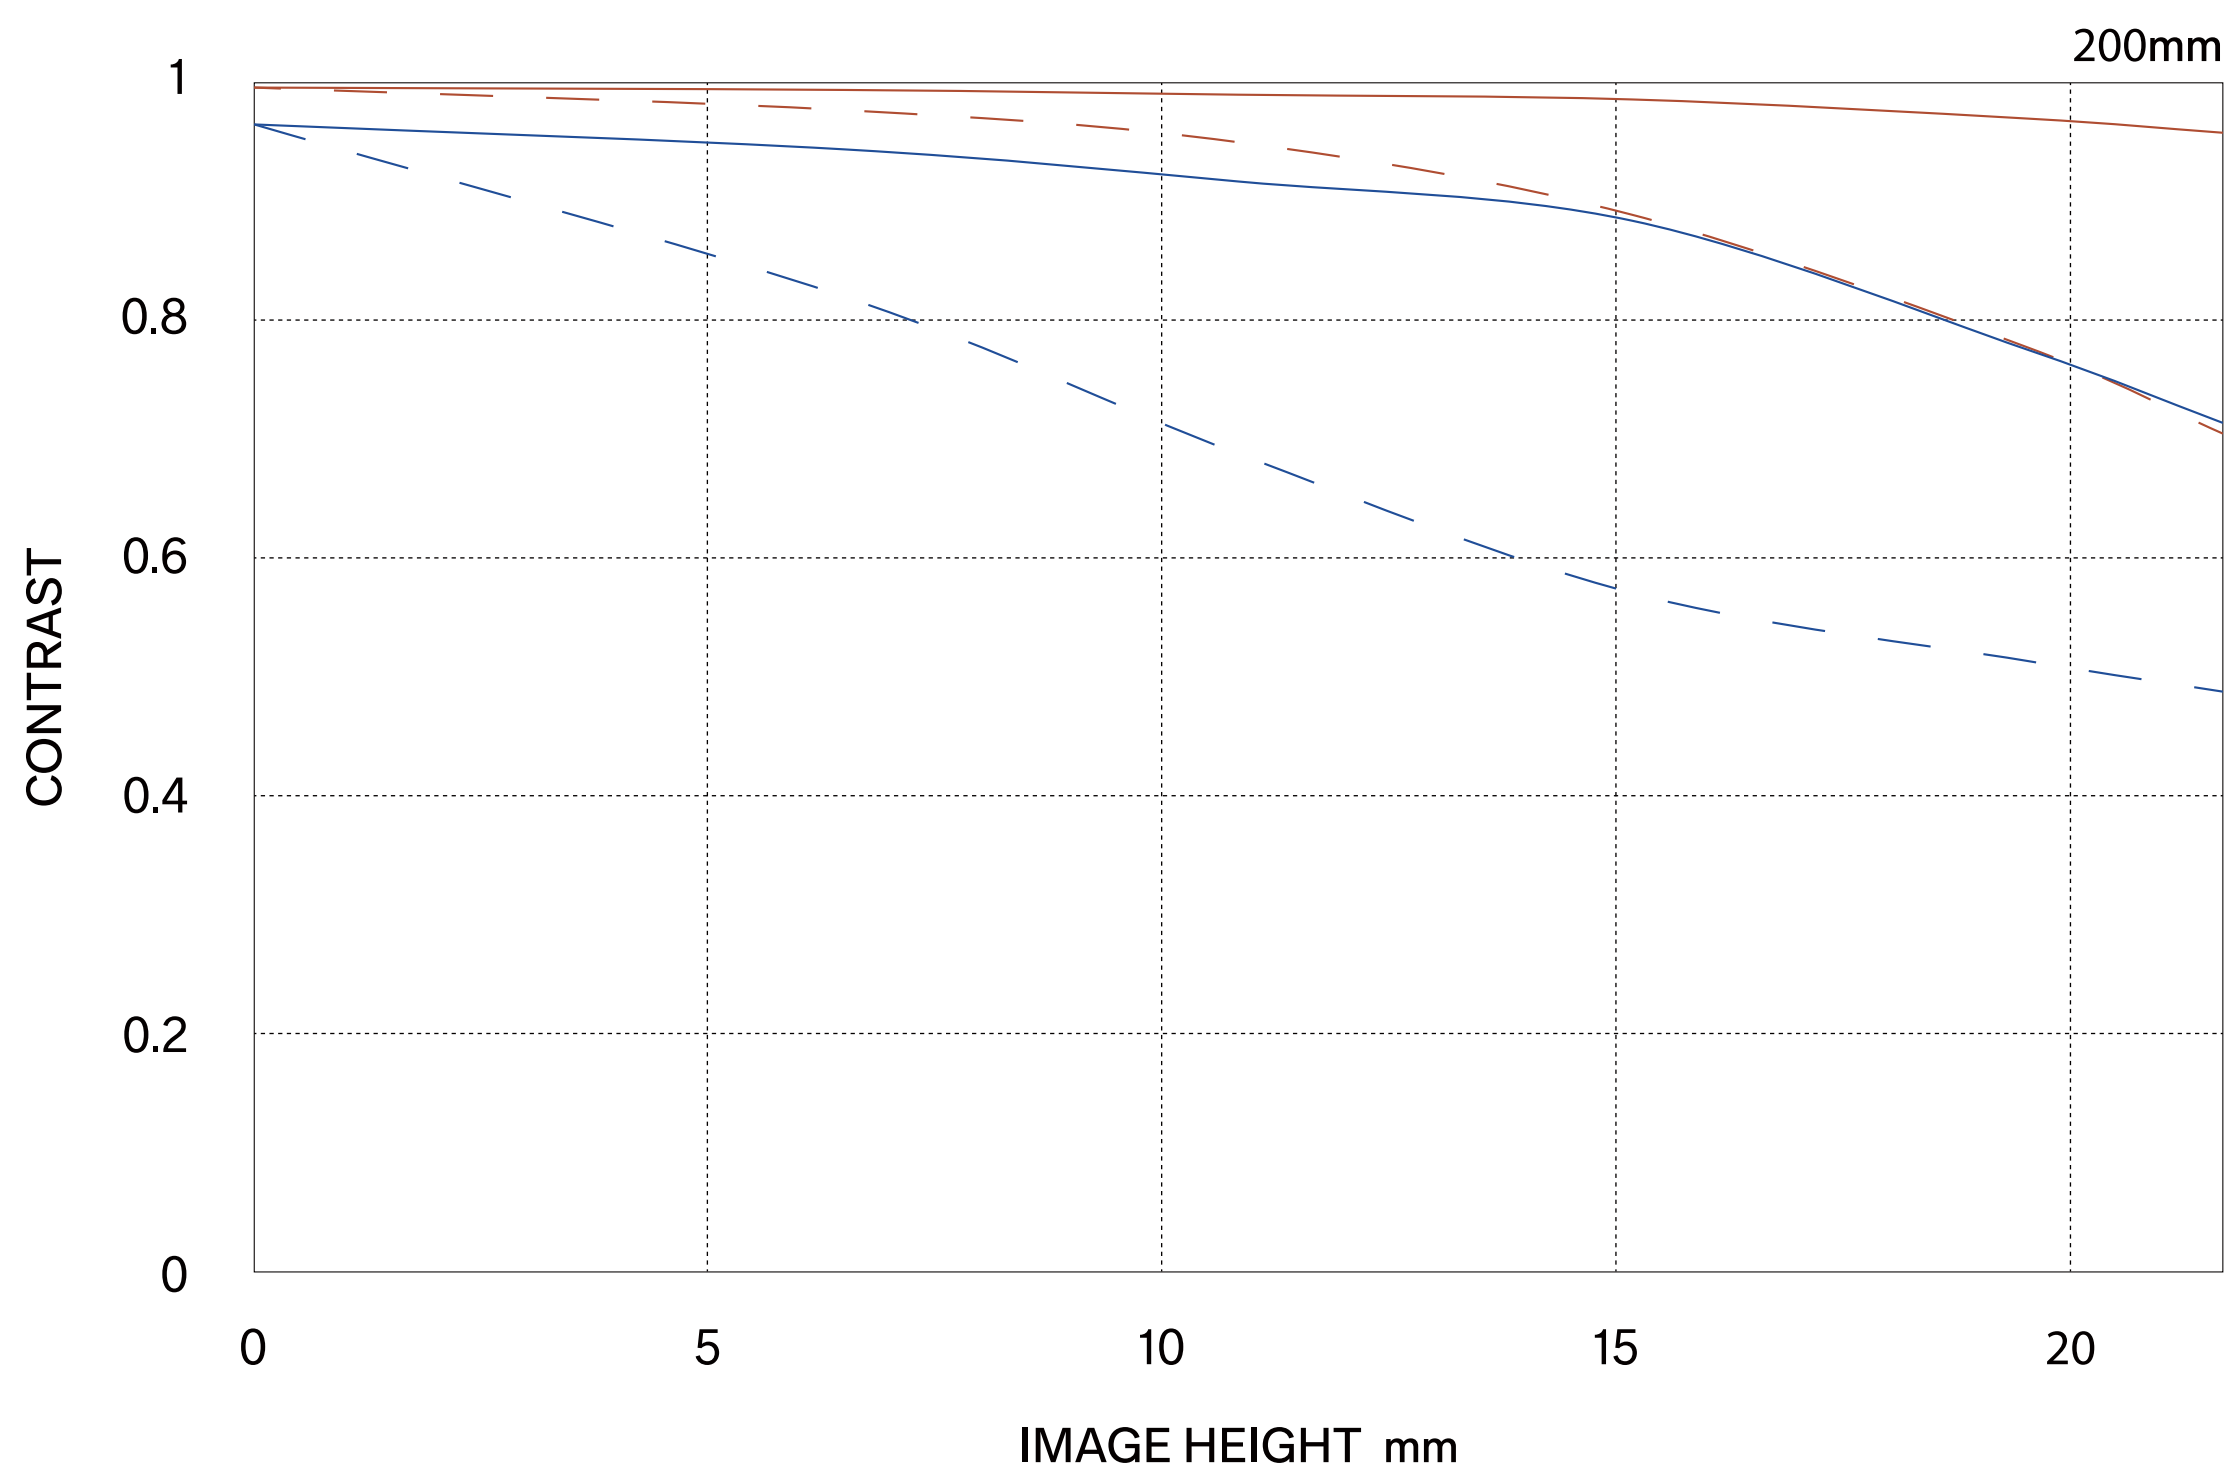

Sigma 20-200mm F3.5-6.3 DG | Contemporary

波動光学的MTF

Sigma 20-200mm F3.5-6.3 DG | Contemporary

波動光学的MTF

Sigma 20-200mm F3.5-6.3 DG | Contemporary

Diffraction MTF

Sigma 20-200mm F3.5-6.3 DG | Contemporary

Diffraction MTF

Sigma 20-200mm F3.5-6.3 DG | Contemporary

幾何的MTF

Sigma 20-200mm F3.5-6.3 DG | Contemporary

幾何的MTF

Sigma 20-200mm F3.5-6.3 DG | Contemporary

Geometrical MTF

Sigma 20-200mm F3.5-6.3 DG | Contemporary

Geometrical MTF