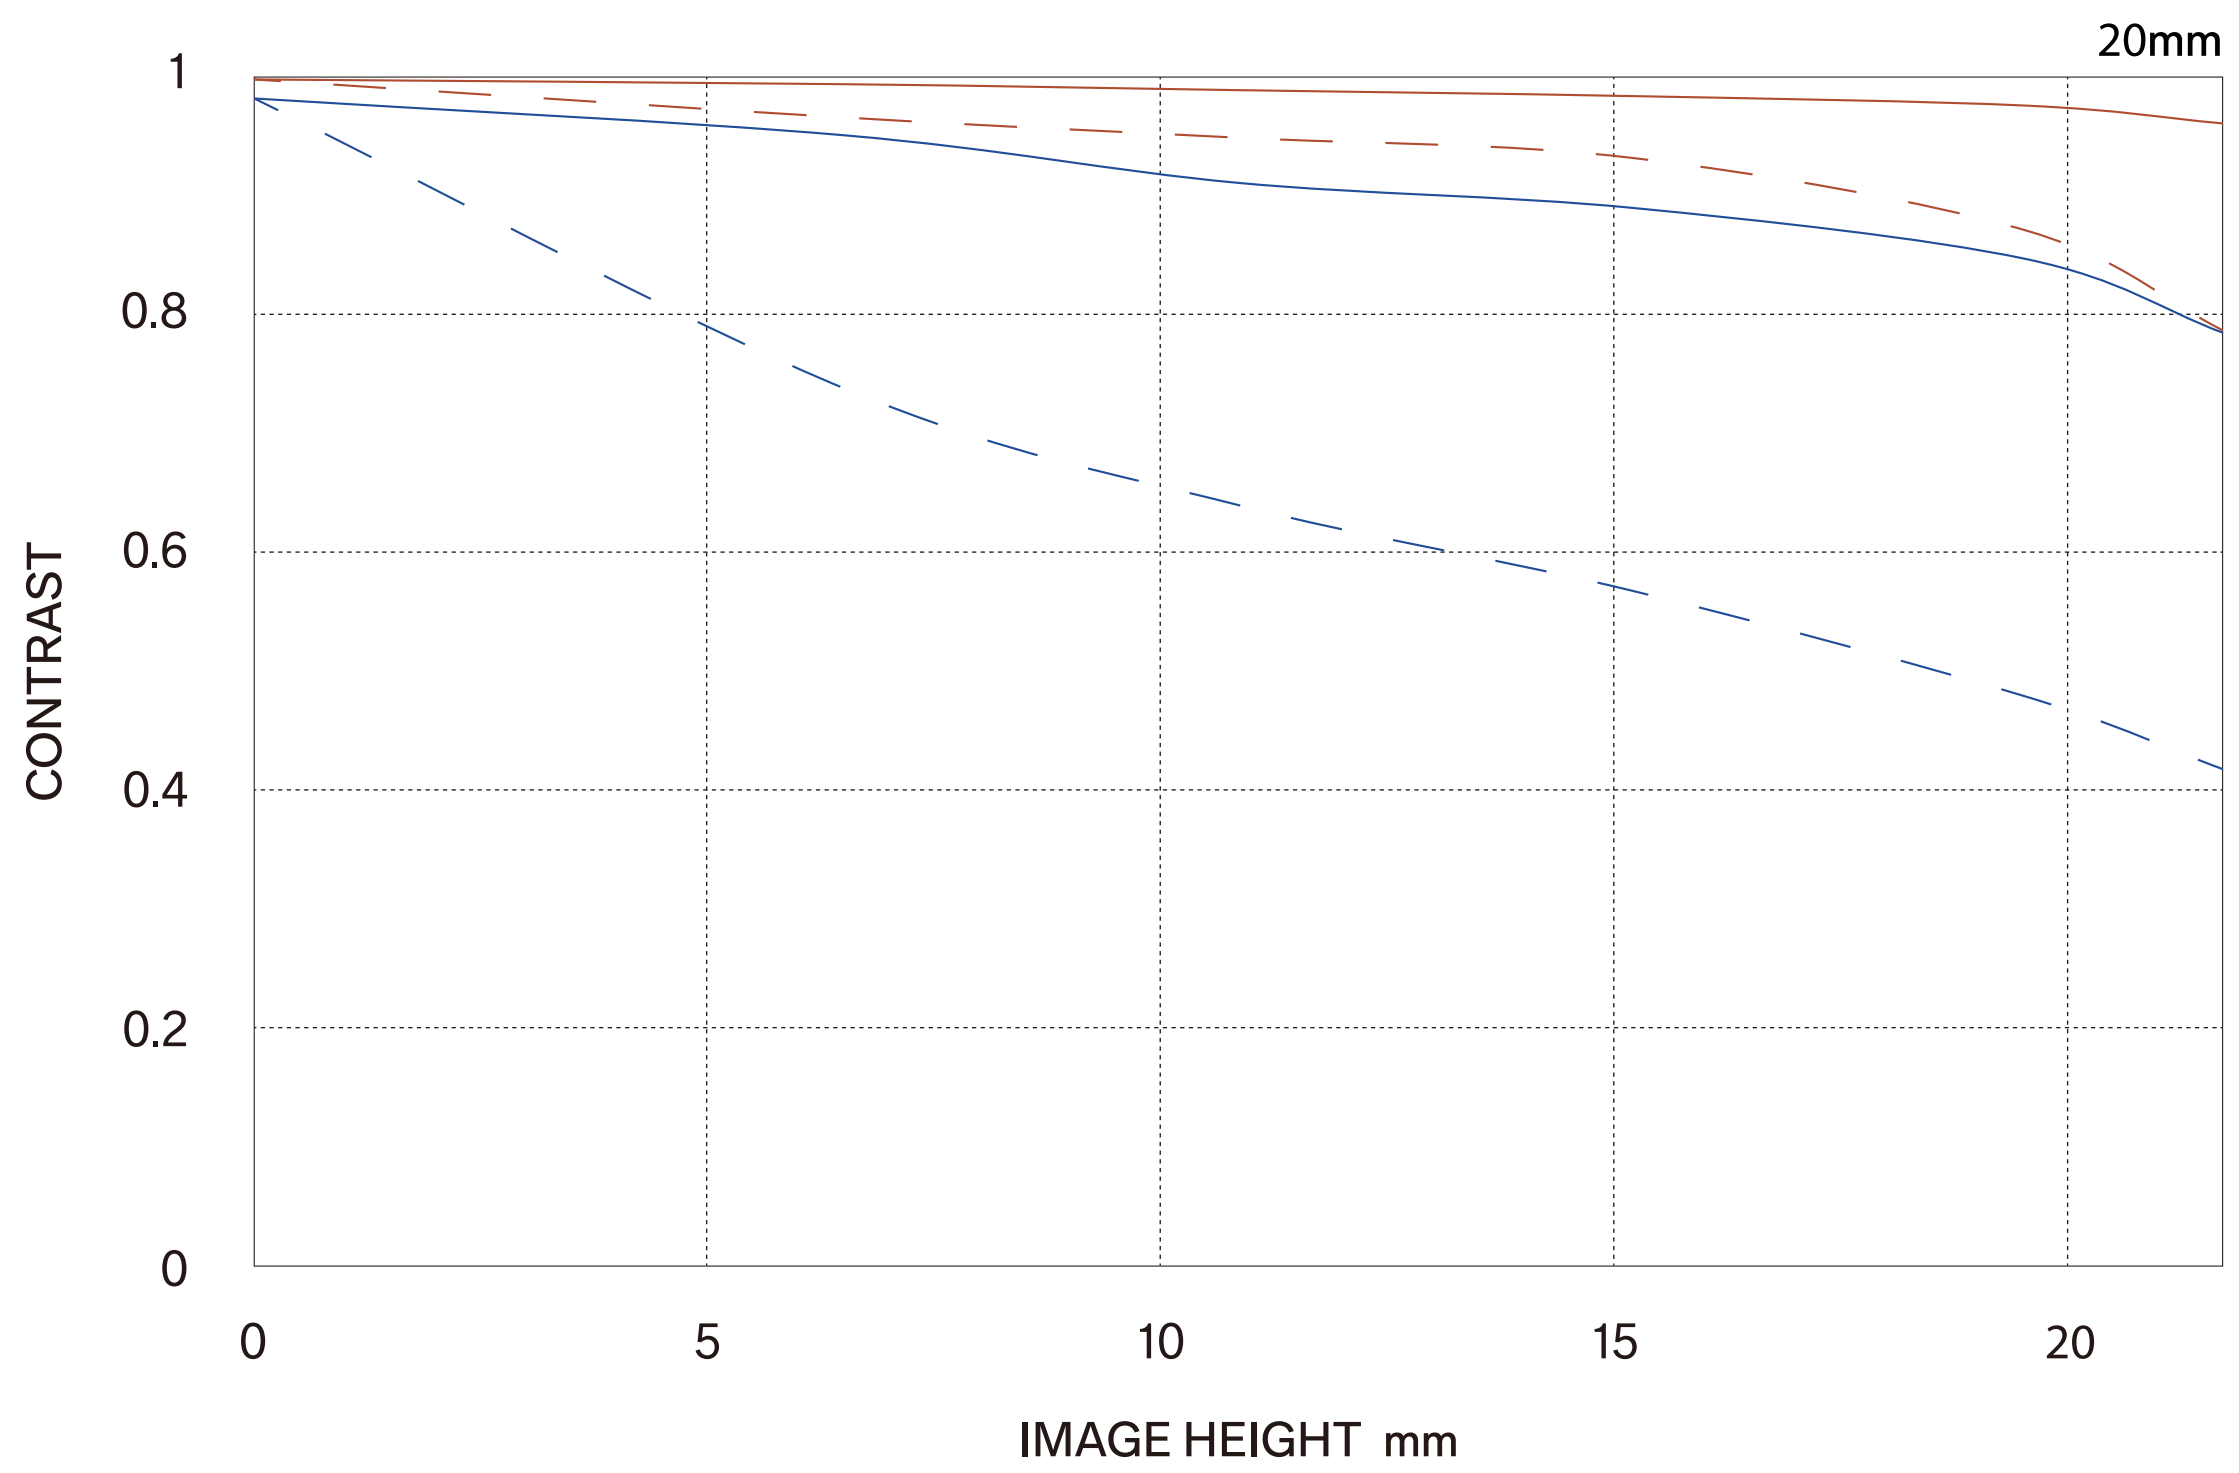

Sigma 20-200mm F3.5-6.3 DG | Contemporary

幾何的MTF

Sigma 20-200mm F3.5-6.3 DG | Contemporary

幾何的MTF

Sigma 20-200mm F3.5-6.3 DG | Contemporary

Geometrical MTF

Sigma 20-200mm F3.5-6.3 DG | Contemporary

Geometrical MTF