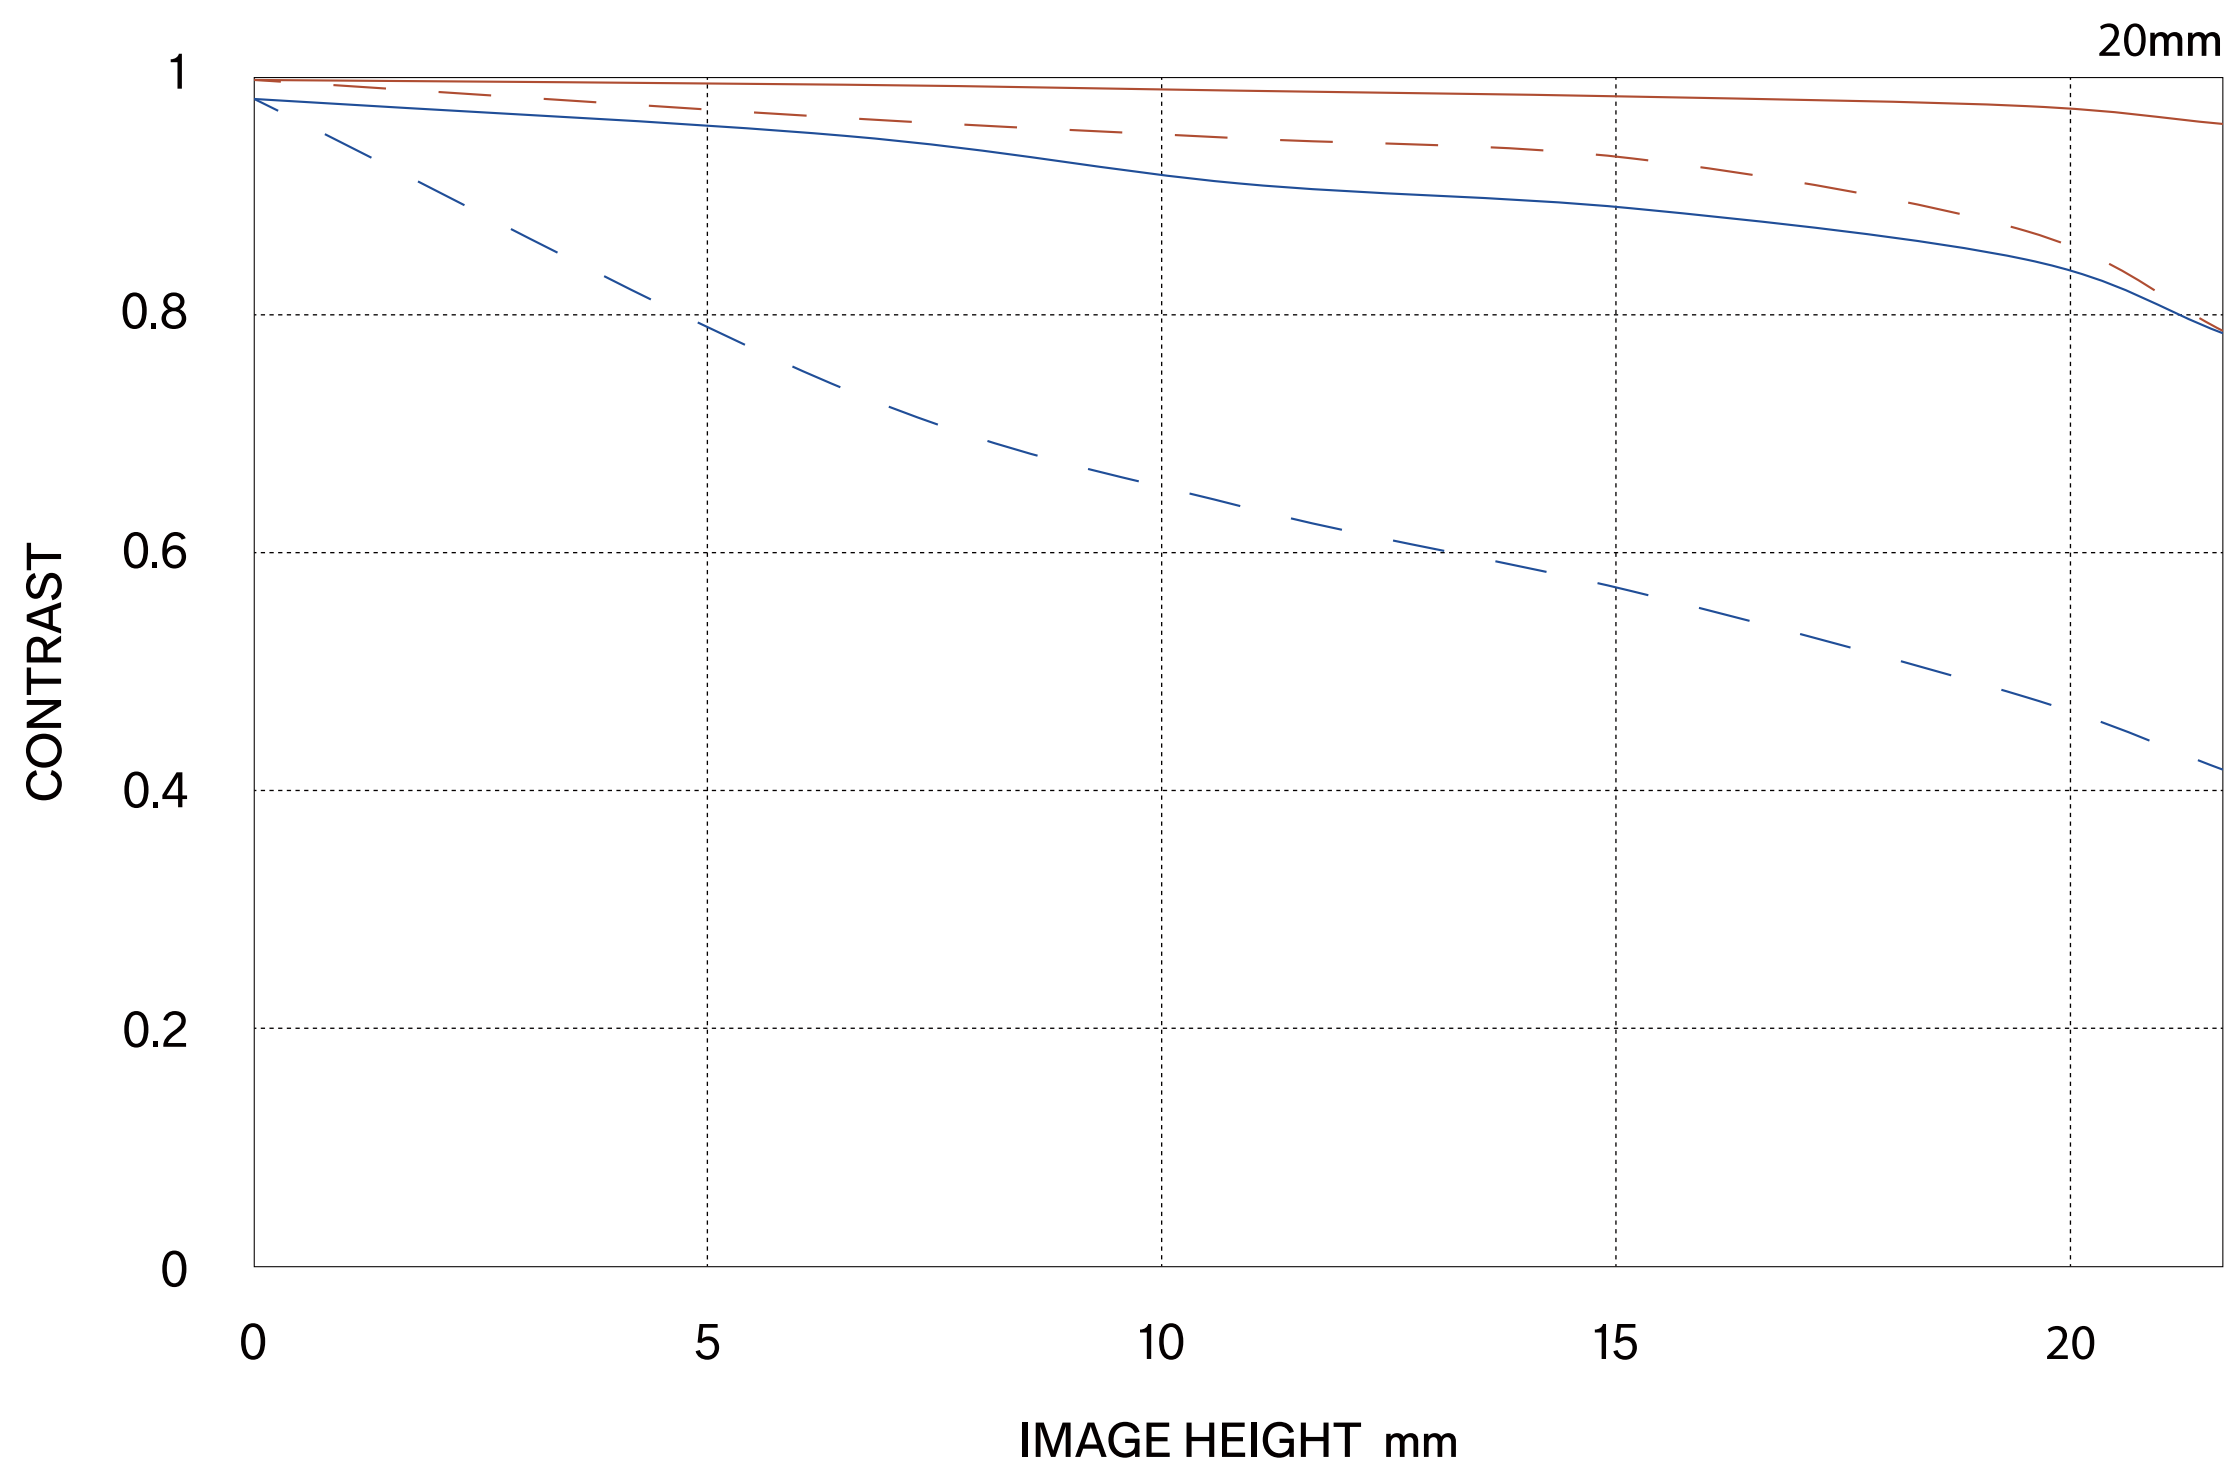

Sigma 20-200mm F3.5-6.3 DG | Contemporary

波動光学的MTF

Sigma 20-200mm F3.5-6.3 DG | Contemporary

波動光学的MTF

Sigma 20-200mm F3.5-6.3 DG | Contemporary

Diffraction MTF

Sigma 20-200mm F3.5-6.3 DG | Contemporary

Diffraction MTF

Sigma 20-200mm F3.5-6.3 DG | Contemporary

幾何的MTF

Sigma 20-200mm F3.5-6.3 DG | Contemporary

幾何的MTF

Sigma 20-200mm F3.5-6.3 DG | Contemporary

Geometrical MTF

Sigma 20-200mm F3.5-6.3 DG | Contemporary

Geometrical MTF