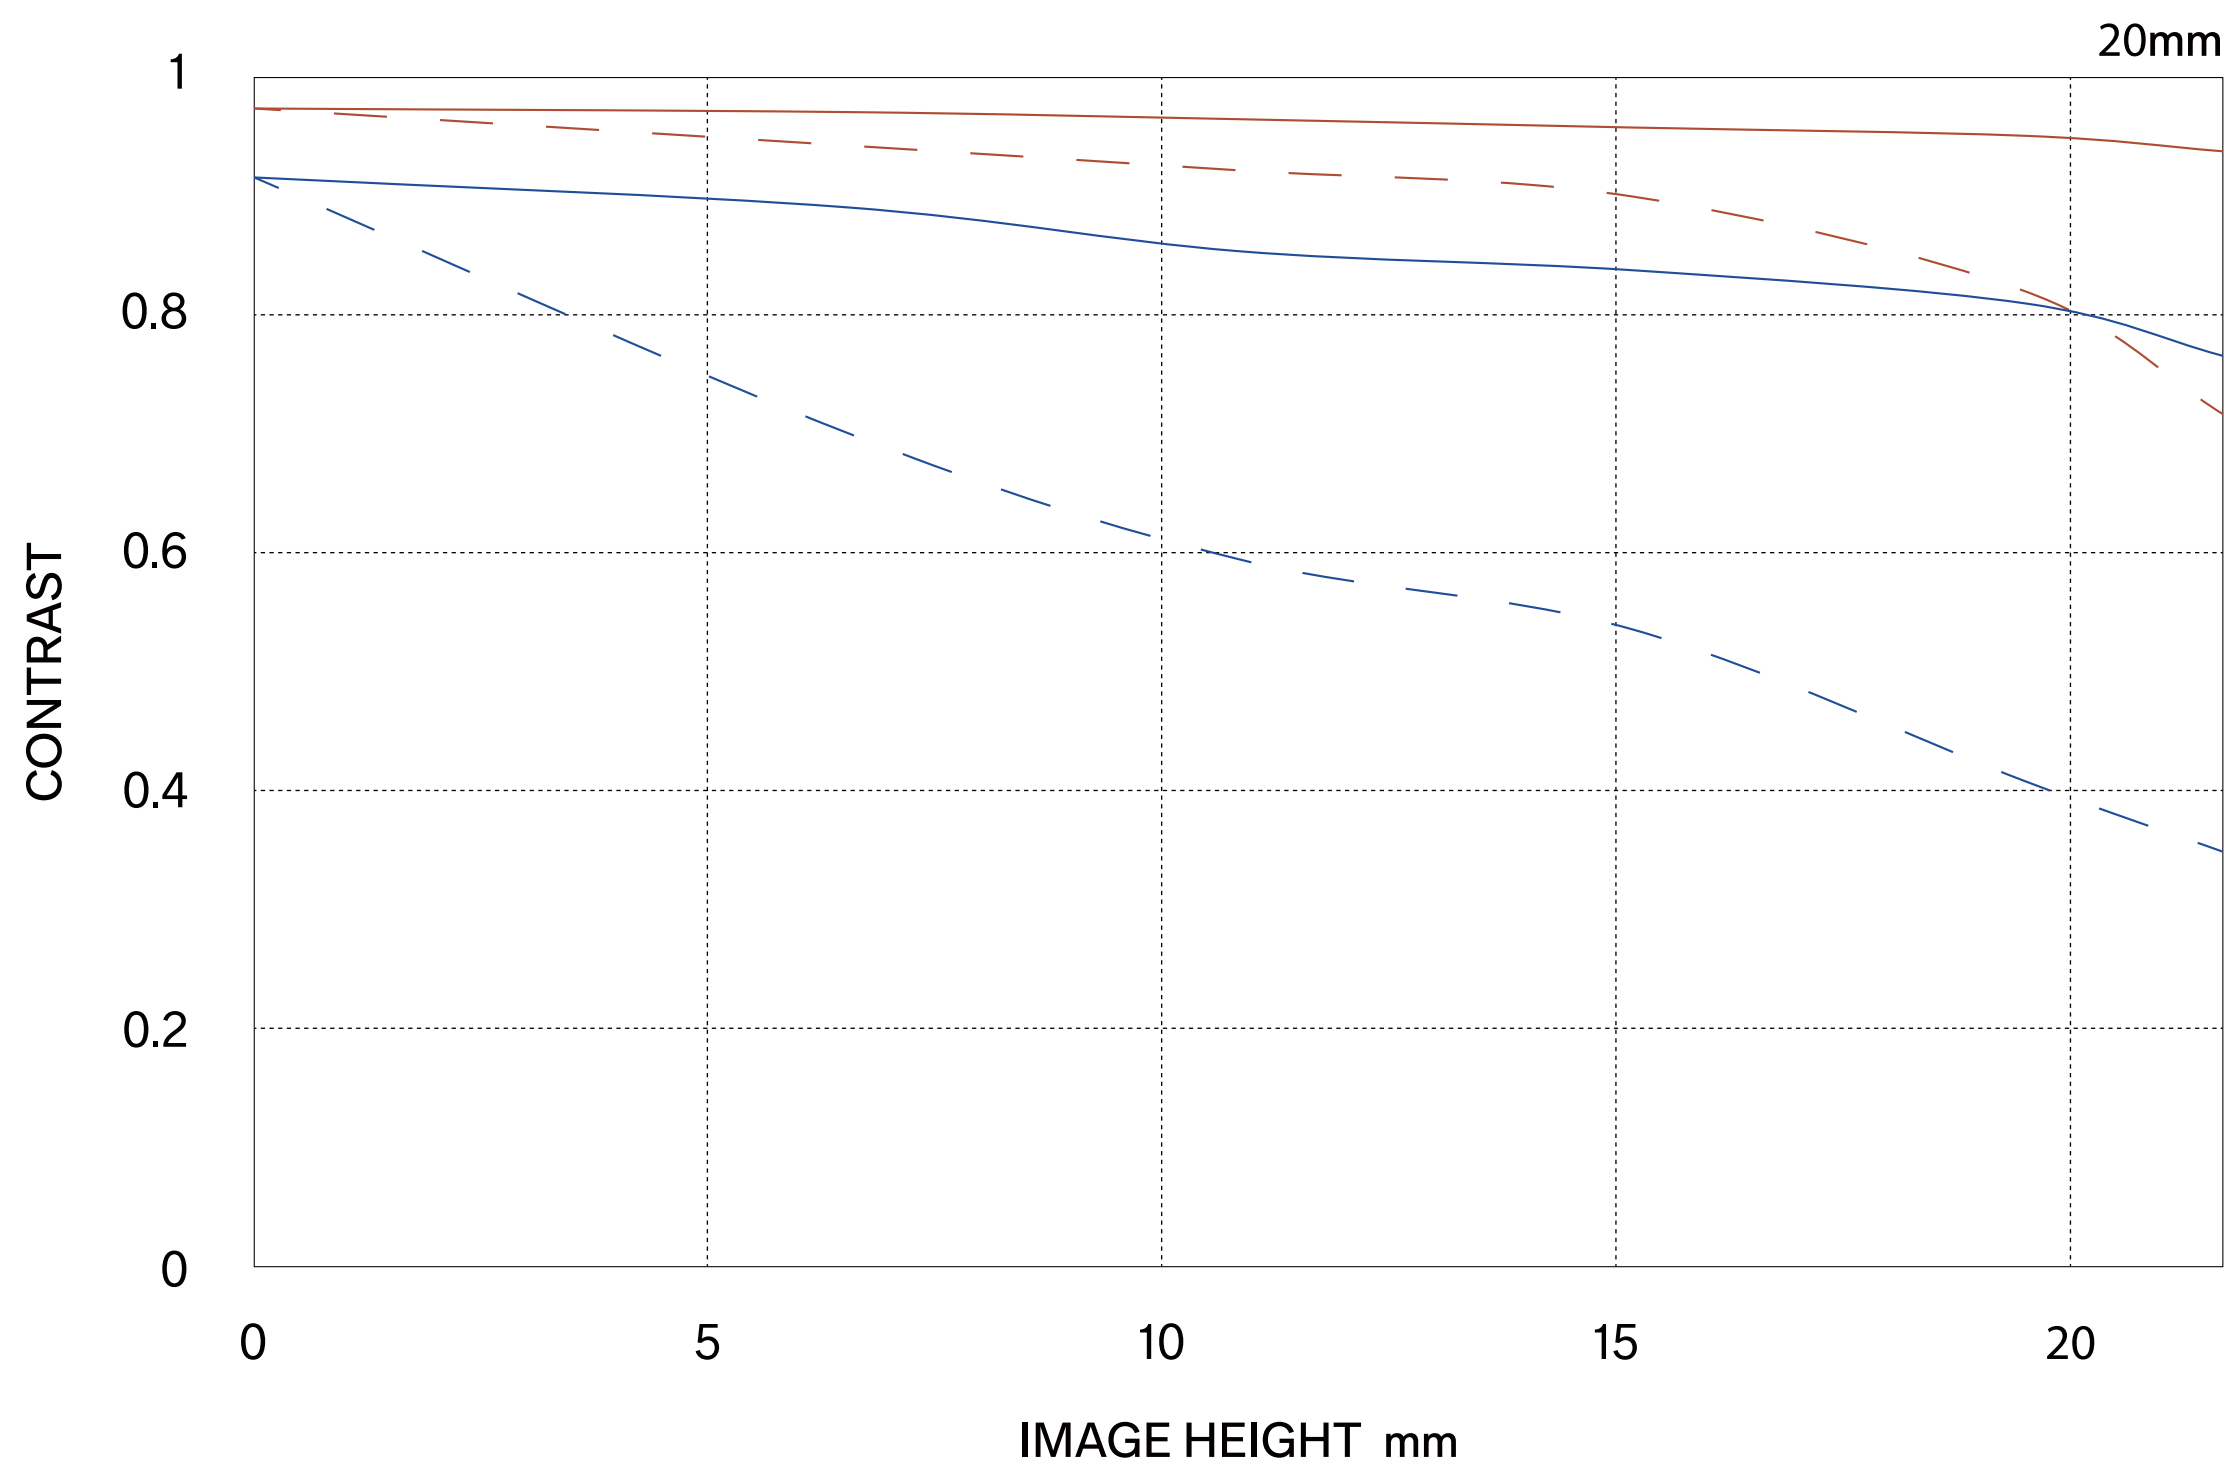

Sigma 20-200mm F3.5-6.3 DG | Contemporary

波動光学的MTF

Sigma 20-200mm F3.5-6.3 DG | Contemporary

波動光学的MTF

Sigma 20-200mm F3.5-6.3 DG | Contemporary

Diffraction MTF

Sigma 20-200mm F3.5-6.3 DG | Contemporary

Diffraction MTF

Sigma 20-200mm F3.5-6.3 DG | Contemporary

幾何的MTF

Sigma 20-200mm F3.5-6.3 DG | Contemporary

幾何的MTF

Sigma 20-200mm F3.5-6.3 DG | Contemporary

Geometrical MTF

Sigma 20-200mm F3.5-6.3 DG | Contemporary

Geometrical MTF