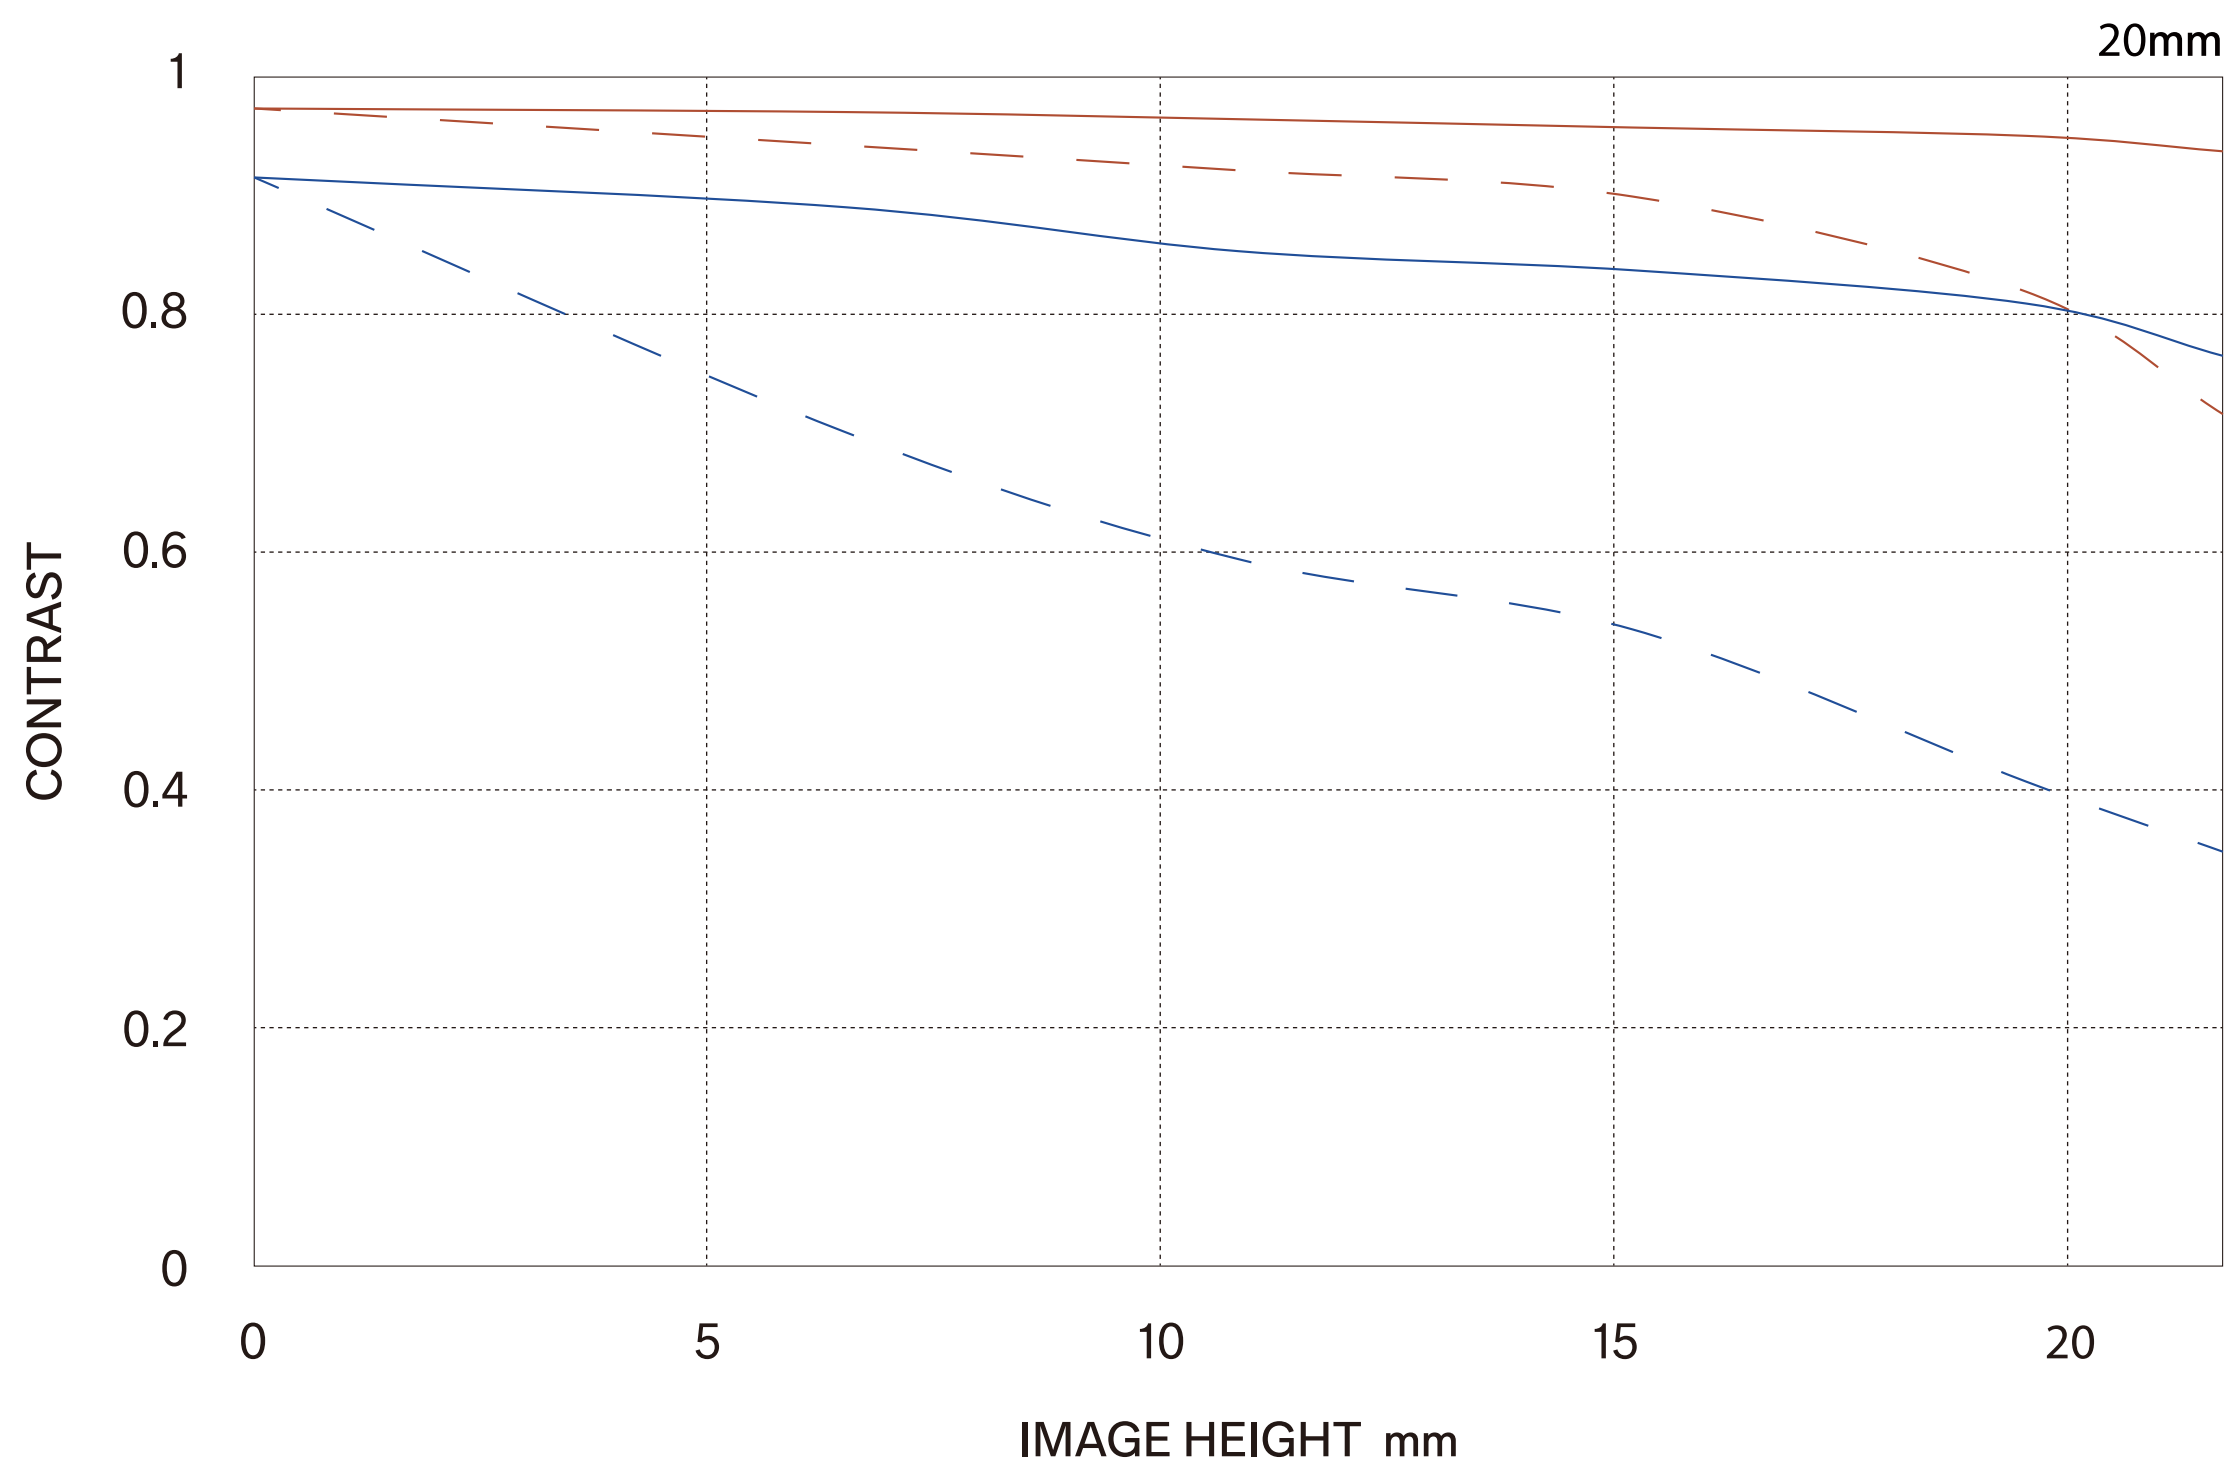

Sigma 20-200mm F3.5-6.3 DG | Contemporary

波動光学的MTF

Sigma 20-200mm F3.5-6.3 DG | Contemporary

波動光学的MTF

Sigma 20-200mm F3.5-6.3 DG | Contemporary

Diffraction MTF

Sigma 20-200mm F3.5-6.3 DG | Contemporary

Diffraction MTF

Sigma 20-200mm F3.5-6.3 DG | Contemporary

幾何的MTF

Sigma 20-200mm F3.5-6.3 DG | Contemporary

幾何的MTF

Sigma 20-200mm F3.5-6.3 DG | Contemporary

Geometrical MTF

Sigma 20-200mm F3.5-6.3 DG | Contemporary

Geometrical MTF