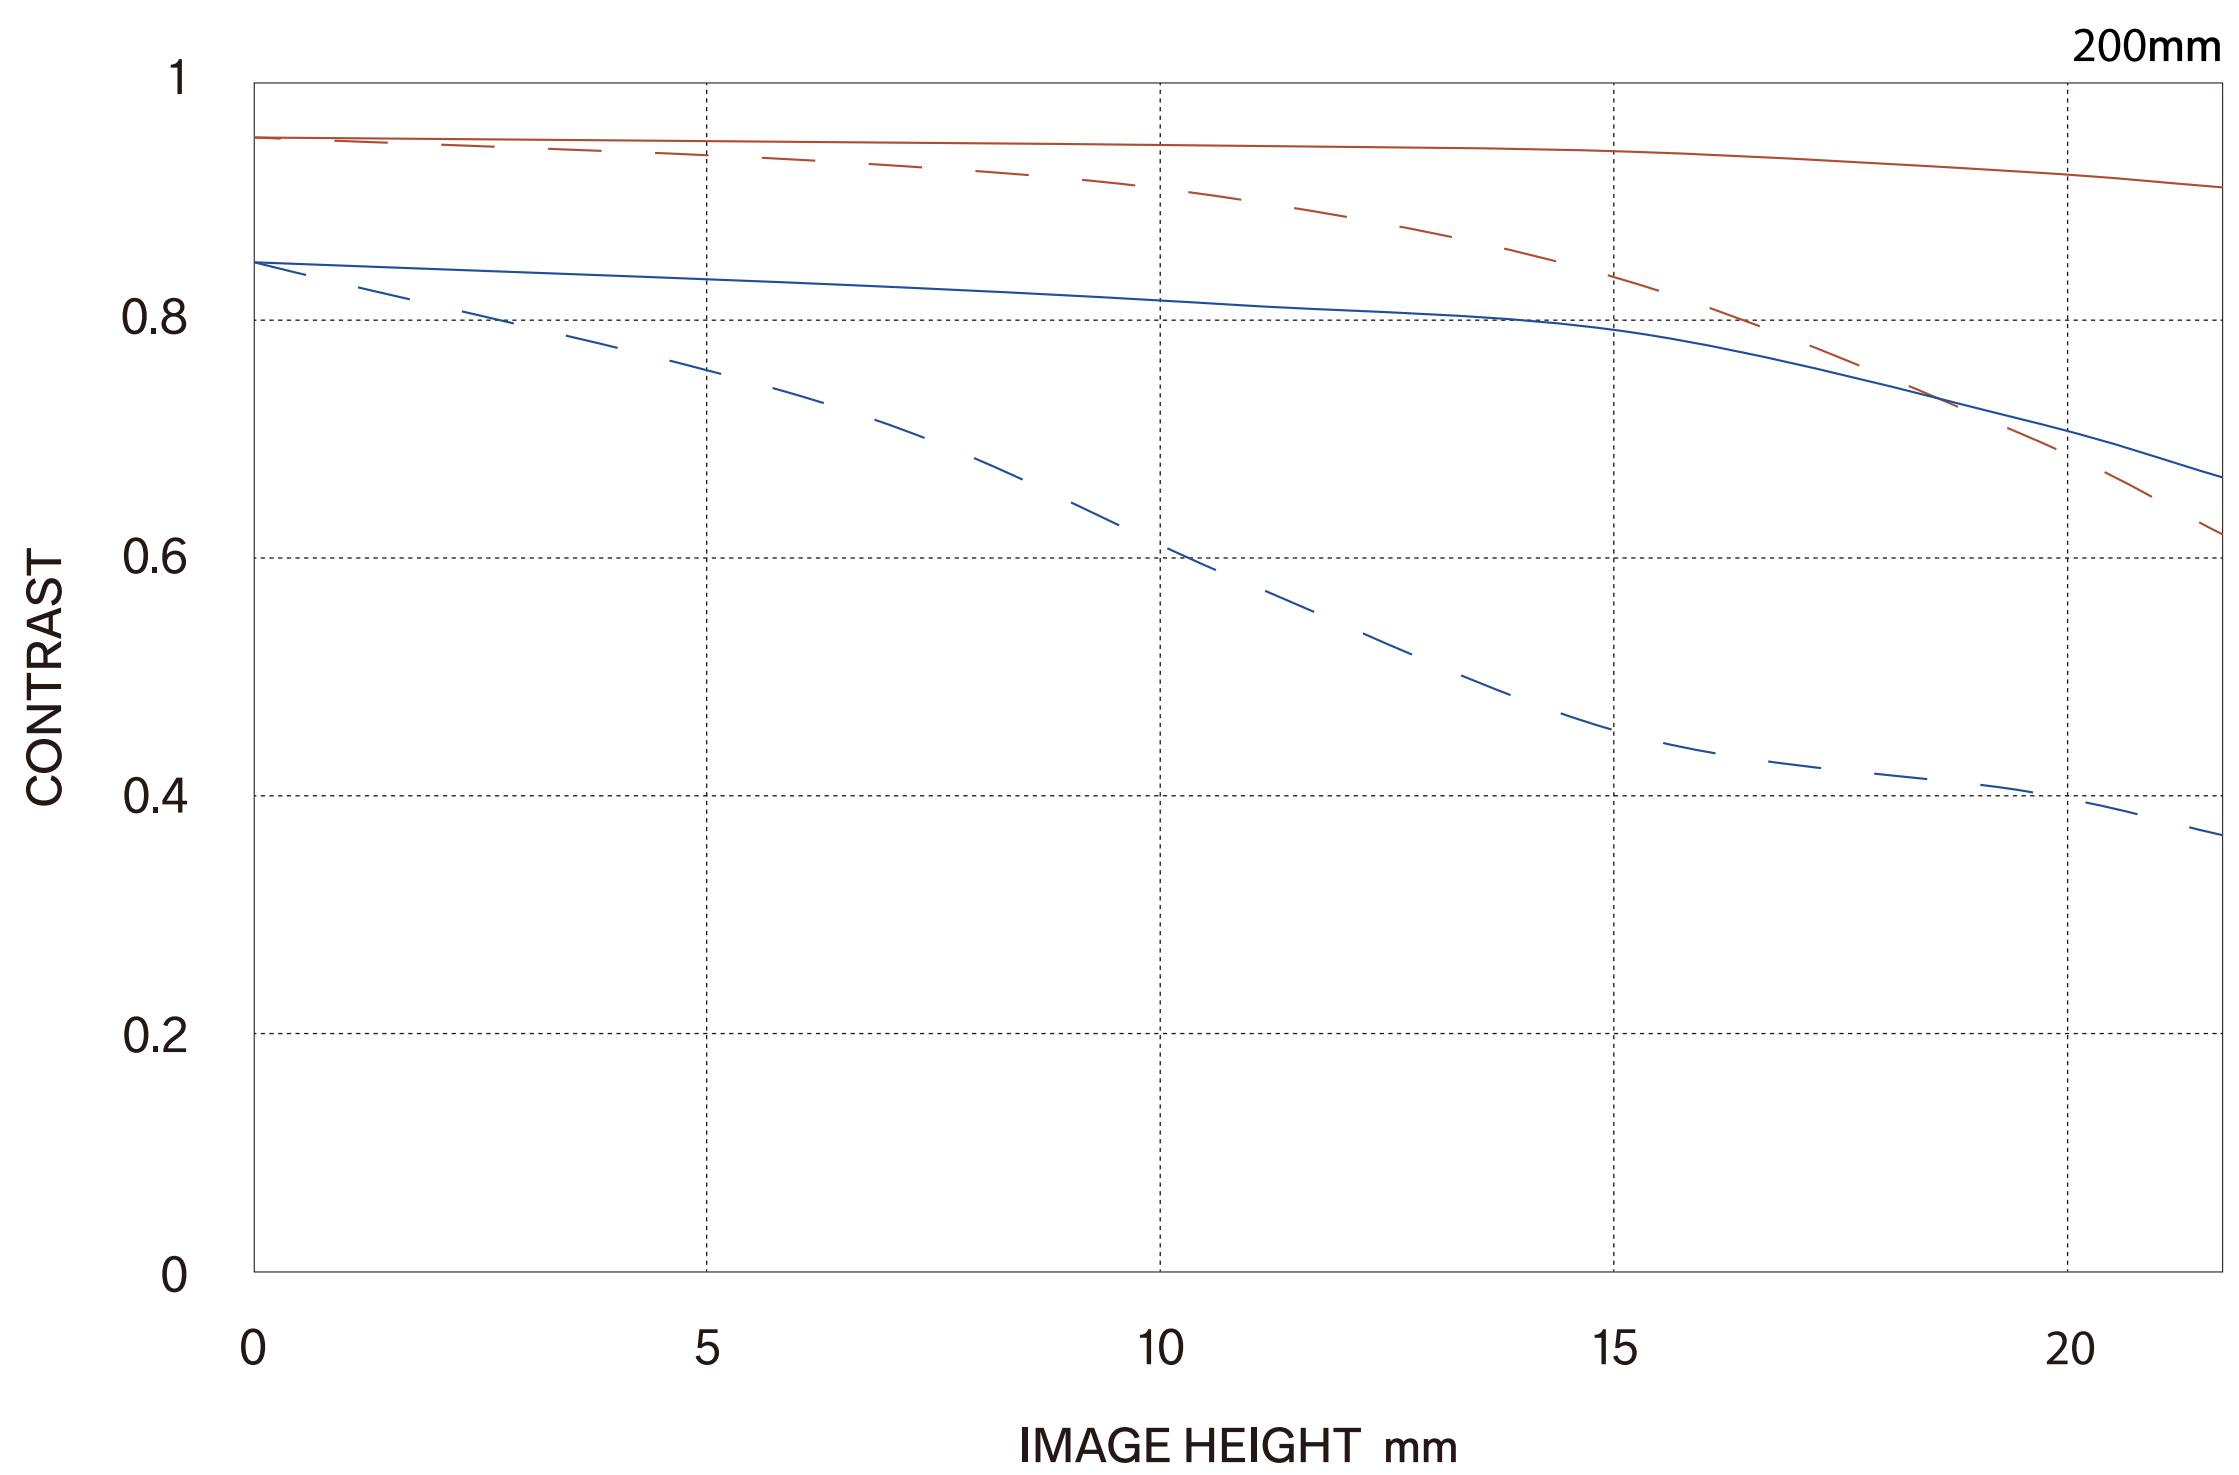

Sigma 20-200mm F3.5-6.3 DG | Contemporary

波動光学的MTF

Sigma 20-200mm F3.5-6.3 DG | Contemporary

波動光学的MTF

Sigma 20-200mm F3.5-6.3 DG | Contemporary

Diffraction MTF

Sigma 20-200mm F3.5-6.3 DG | Contemporary

Diffraction MTF

Sigma 20-200mm F3.5-6.3 DG | Contemporary

幾何的MTF

Sigma 20-200mm F3.5-6.3 DG | Contemporary

幾何的MTF

Sigma 20-200mm F3.5-6.3 DG | Contemporary

Geometrical MTF

Sigma 20-200mm F3.5-6.3 DG | Contemporary

Geometrical MTF