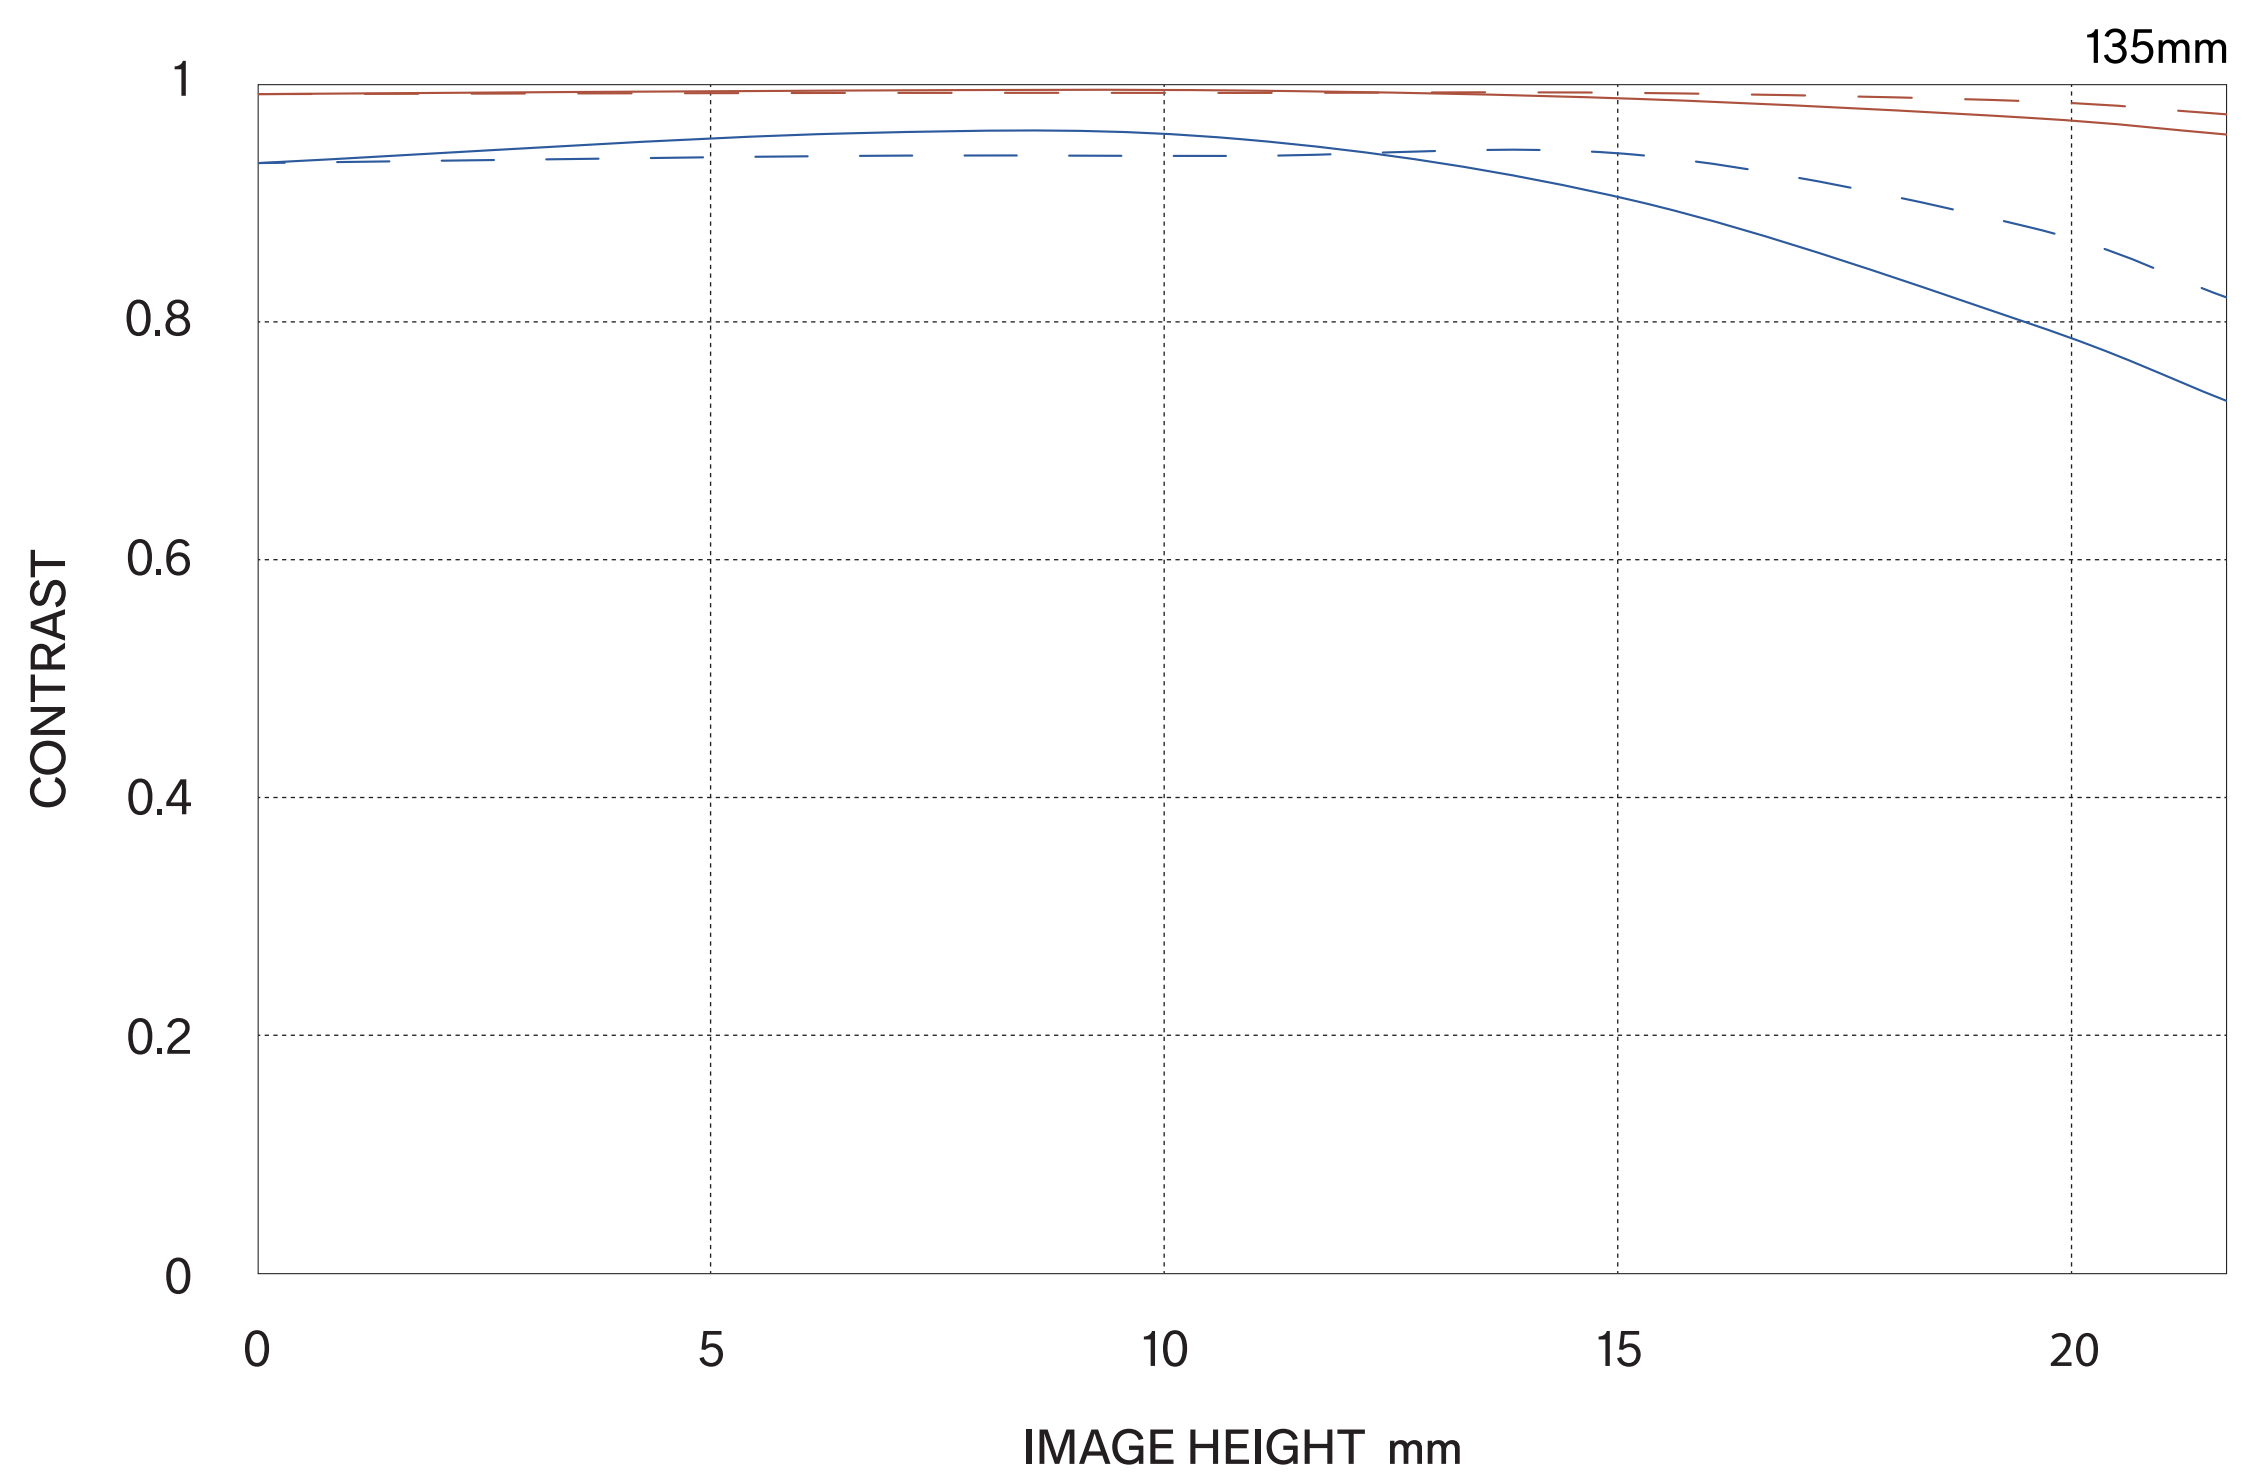

SIGMA 135mm F1.4 DG | Art

波動光学的MTF

SIGMA 135mm F1.4 DG | Art

幾何的MTF

SIGMA 135mm F1.4 DG | Art

Diffraction MTF

SIGMA 135mm F1.4 DG | Art

Geometrical MTF