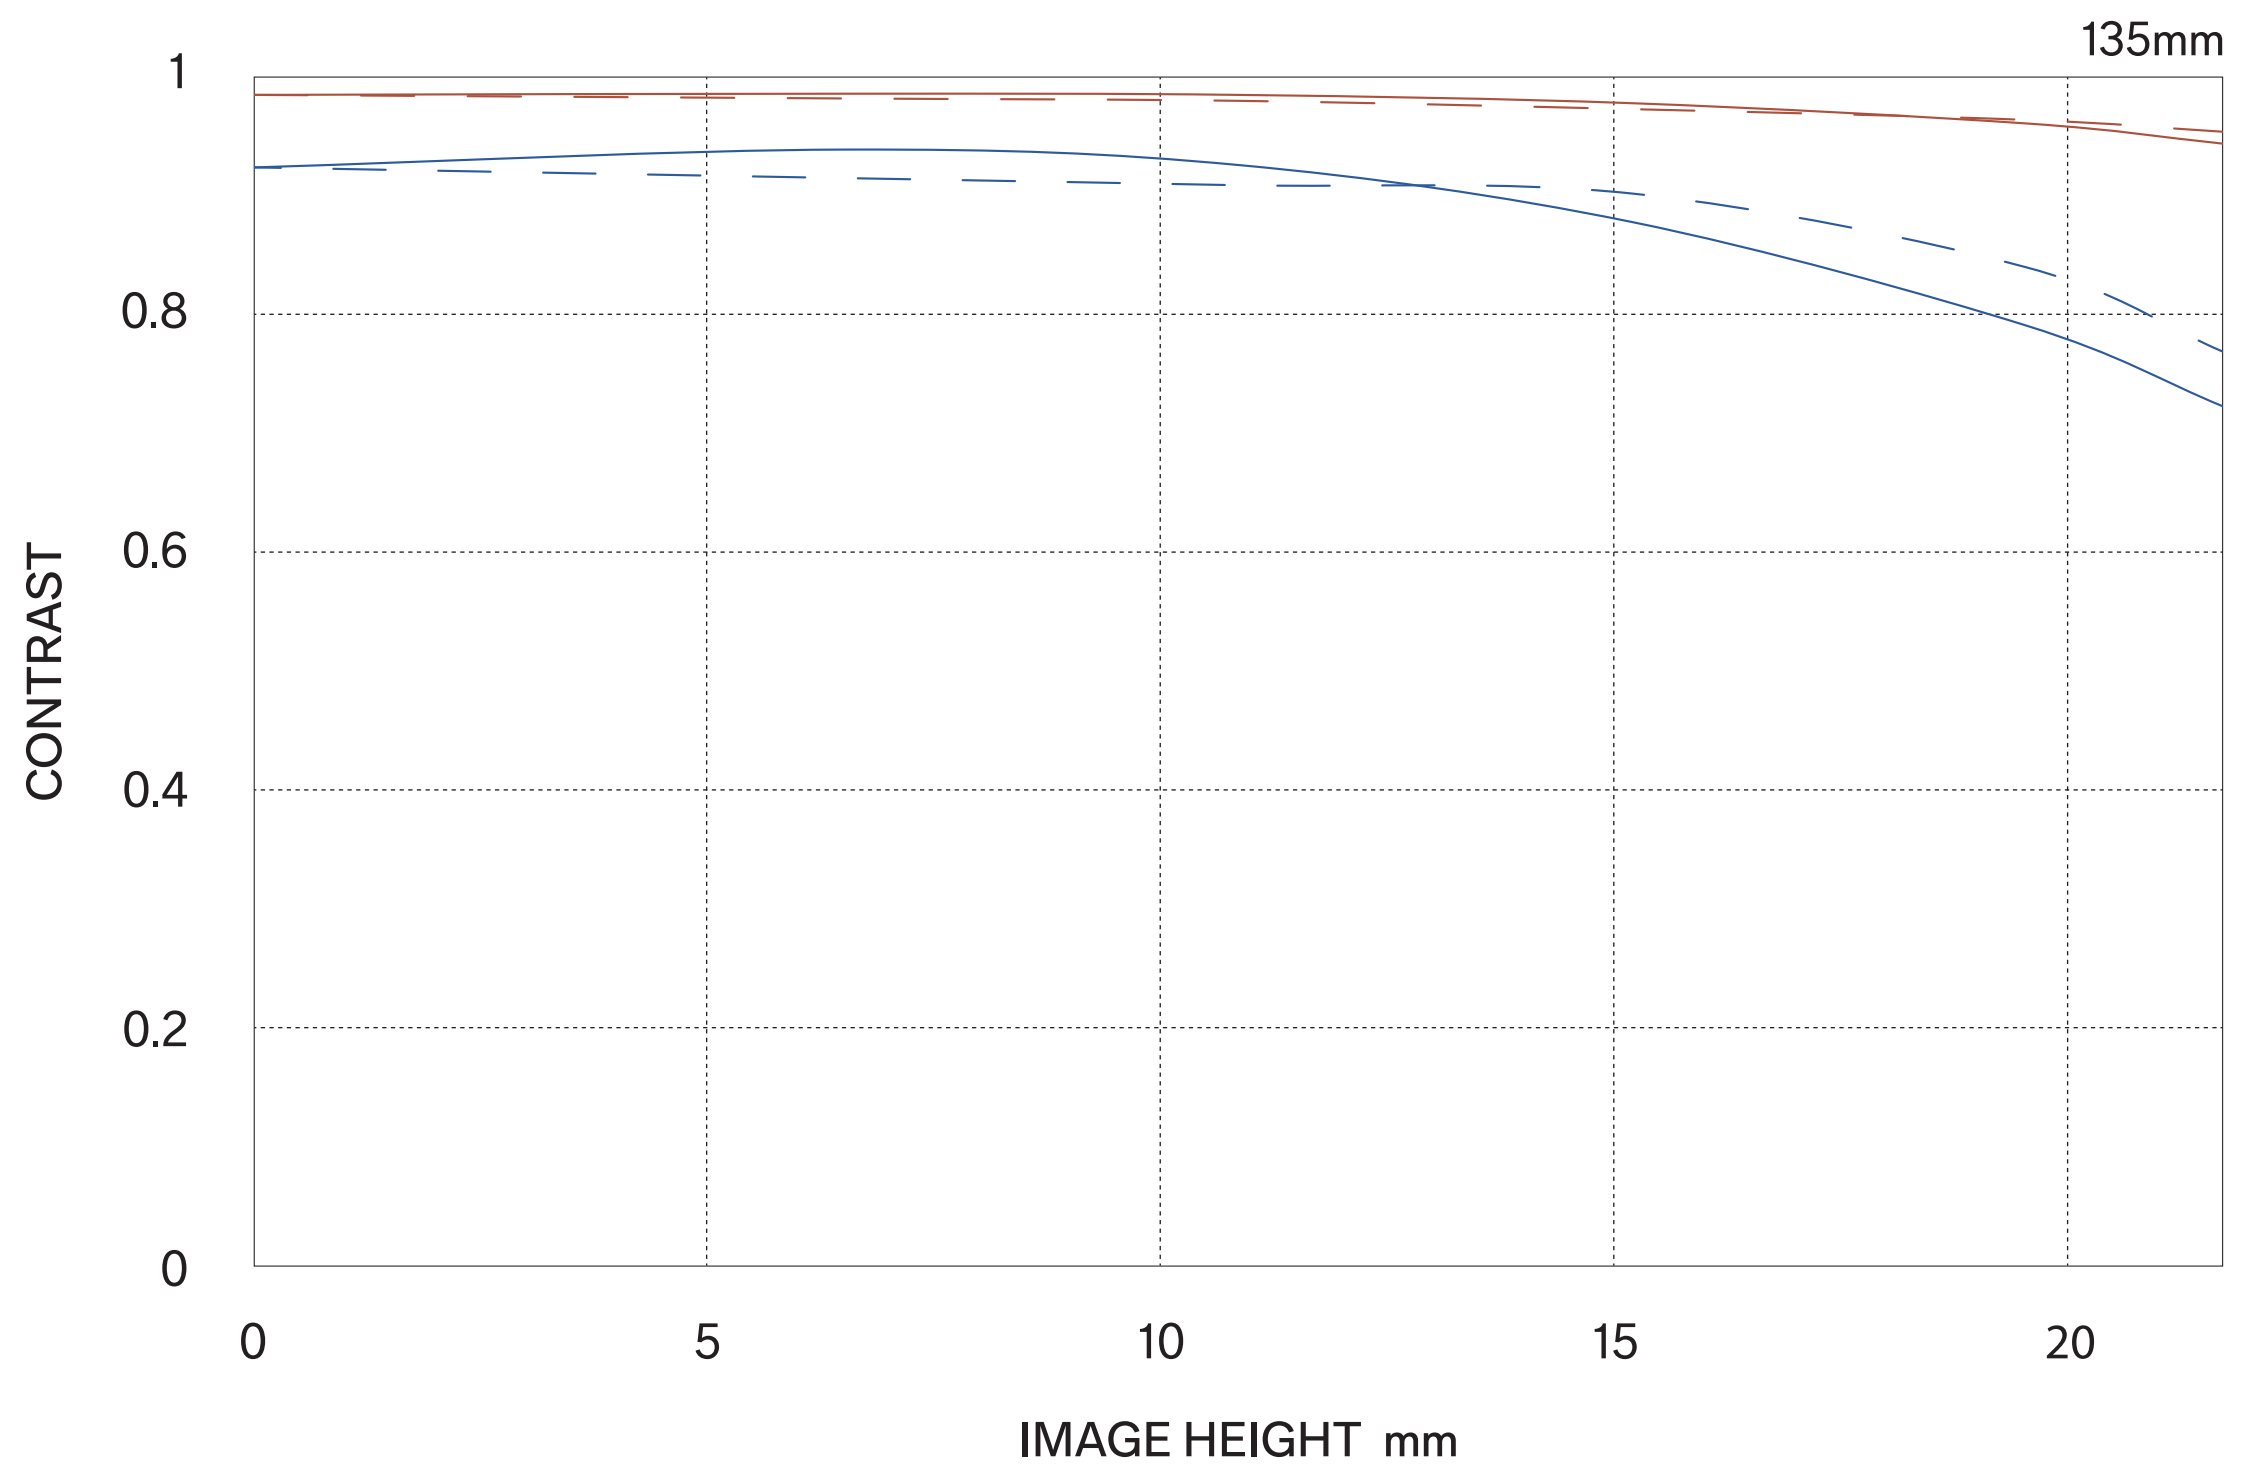

SIGMA 135mm F1.4 DG | Art

波動光学的MTF

SIGMA 135mm F1.4 DG | Art

幾何的MTF

SIGMA 135mm F1.4 DG | Art

Diffraction MTF

SIGMA 135mm F1.4 DG | Art

Geometrical MTF