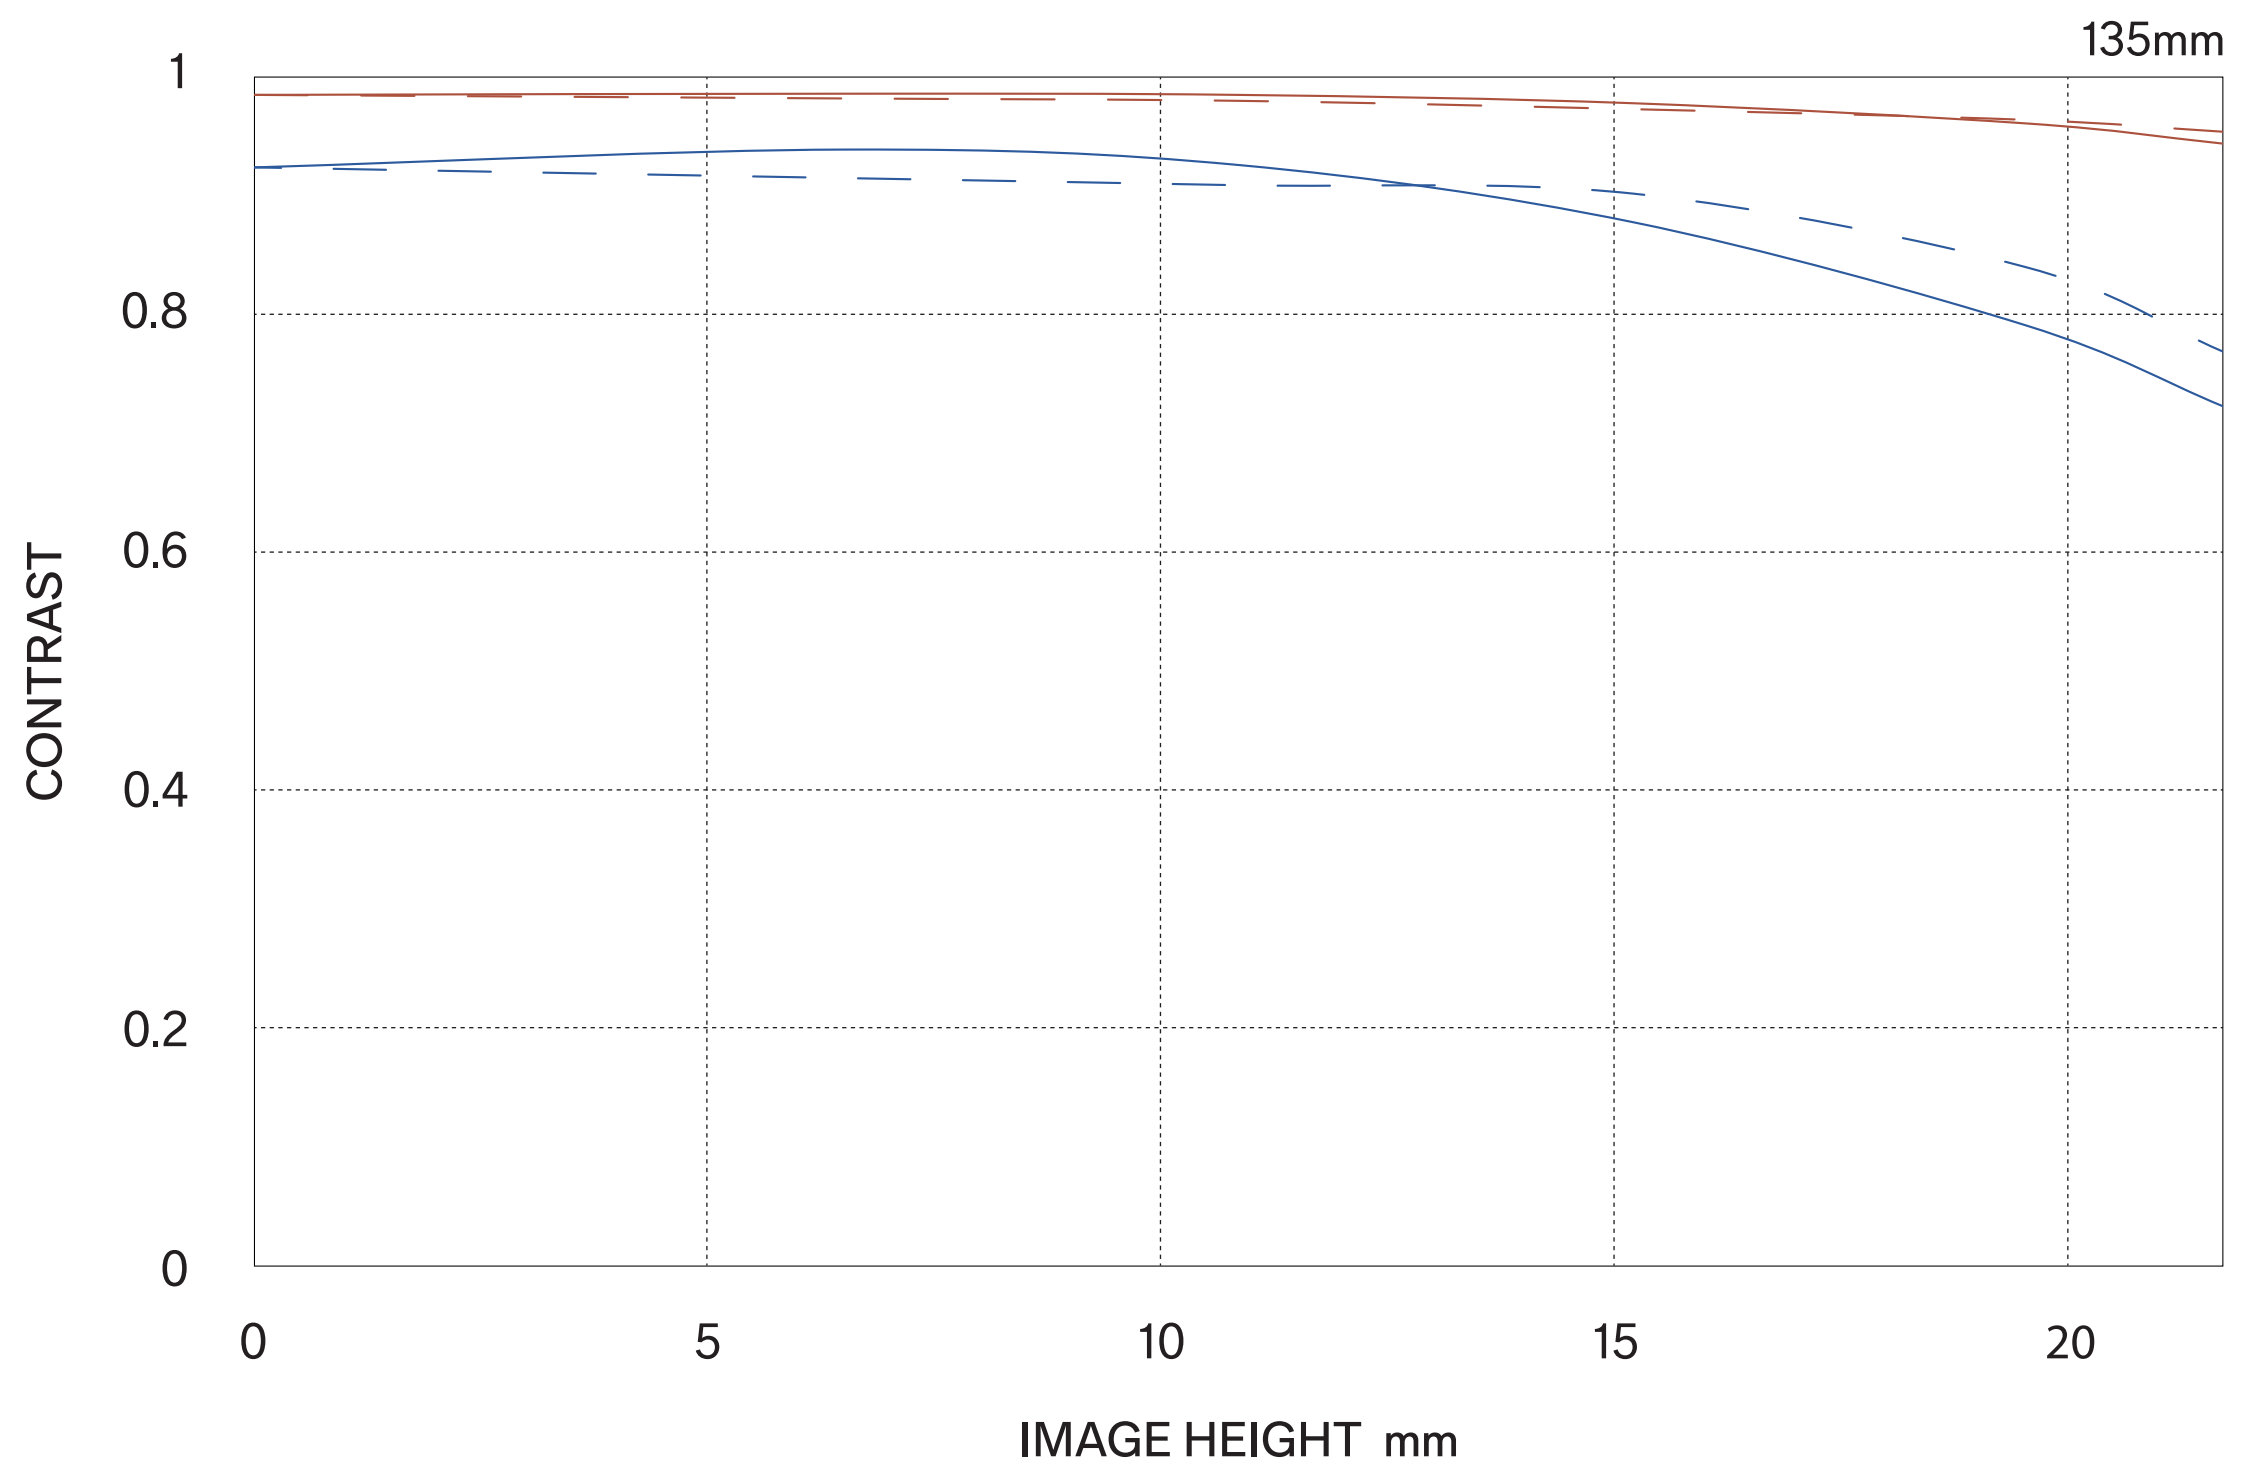

SIGMA 135mm F1.4 DG | Art

波動光学的MTF

SIGMA 135mm F1.4 DG | Art

幾何的MTF

SIGMA 135mm F1.4 DG | Art

Diffraction MTF

SIGMA 135mm F1.4 DG | Art

Geometrical MTF